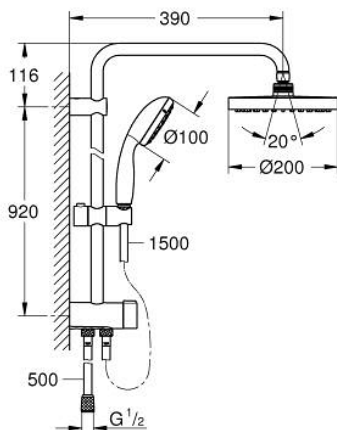

## 26 452 001 TEMPESTA SYSTEM 200 FLEX SHOWER SYSTEM WITH DIVERTER FOR WALL MOUNTING

### PRODUCT DESCRIPTION

- Colour: chrome
- consisting of:
  - horizontal 390 mm shower arm, adjustable before installation
  - change by diverter between hand shower, head shower or head shower Eco setting
  - head shower Tempesta Cosmopolitan 200 (27 541)
  - 2 spray patterns (via diverter): Rain, SmartRain
- with ball joint
- rotation angle  $\pm 15^\circ$
- hand shower Tempesta 100 (28 578)
- spray patterns: GROHE Rain O<sup>2</sup>, Rain, Massage, Jet
- adjustable in height with gliding element
- distance between diverter and upper bracket: 920 mm
- Relaxaflex shower hose 1500 mm (28 151)
- shower hose Relaxaflex 500 mm
- flexible installation: connection to faucet / wall union for water supply with 1/2" thread of the 500 mm shower hose
- minimum flow rate 7 l/min.
- GROHE DreamSpray - perfect spray pattern
- GROHE LongLife finish
- GROHE SpeedClean - effortless limescale removal
- Inner WaterGuide - inner insulation for surface protection

## 26 452 001 TEMPESTA SYSTEM 200 FLEX SHOWER SYSTEM WITH DIVERTER FOR WALL MOUNTING

**SELECT SPARE PART:** , March 2017 – now

1: Dirt strainer (Spare part-nr. 0700200M)

2: Sliding piece (Spare part-nr. 12140000)