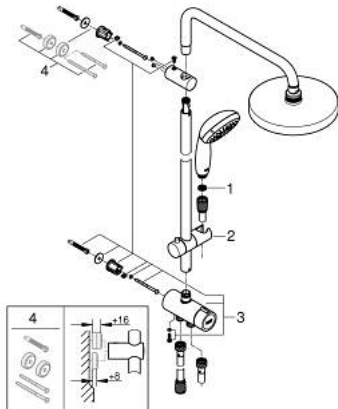

## 26 452 001 TEMPESTA SYSTEM 200 FLEX SHOWER SYSTEM WITH DIVERTER FOR WALL MOUNTING

### PRODUCT DESCRIPTION

- Colour: chrome
- consisting of:
  - horizontal 390 mm shower arm, adjustable before installation
  - change by diverter between hand shower, head shower or head shower Eco setting
  - head shower Tempesta Cosmopolitan 200 (27 541)
  - 2 spray patterns (via diverter): Rain, SmartRain
- with ball joint
- rotation angle  $\pm 15^\circ$
- hand shower Tempesta 100 (28 578)
- spray patterns: GROHE Rain O<sup>2</sup>, Rain, Massage, Jet
- adjustable in height with gliding element
- distance between diverter and upper bracket: 920 mm
- Relaxaflex shower hose 1500 mm (28 151)
- shower hose Relaxaflex 500 mm
- flexible installation: connection to faucet / wall union for water supply with 1/2" thread of the 500 mm shower hose
- minimum flow rate 7 l/min.
- GROHE DreamSpray - perfect spray pattern
- GROHE LongLife finish
- GROHE SpeedClean - effortless limescale removal
- Inner WaterGuide - inner insulation for surface protection

## 26 452 001 TEMPESTA SYSTEM 200 FLEX SHOWER SYSTEM WITH DIVERTER FOR WALL MOUNTING

**SELECT SPARE PART:** , March 2017 – now

1: Dirt strainer (Spare part-nr. 0700200M)

2: Sliding piece (Spare part-nr. 12140000)