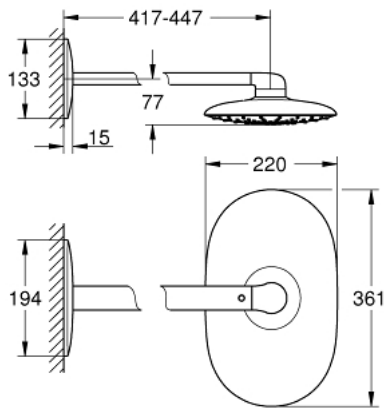

26 450 LS0 RAINSHOWER MONO 360 HEAD SHOWER SET 450 MM, 1 SPRAY

PRODUCT DESCRIPTION

- Colour: moon white
- consisting of:
 - head shower Rainshower Mono 360
- spray pattern: GROHE PureRain/GROHE Rain O² spray*
- maximum flow rate (at 3 bar): 20 l/min
- horizontal 450 mm shower arm
- GROHE DreamSpray - perfect spray pattern
- GROHE LongLife finish
- GROHE SpeedClean - effortless limescale removal
- Inner WaterGuide - inner insulation for surface protection
- requires rough-in set 26 264 – to be ordered separately
- * to be decided at first installation; factory default setting: GROHE PureRain