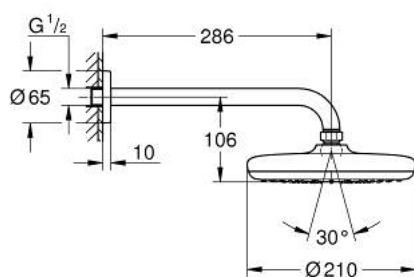

26 412 000 TEMPESTA 210 HEAD SHOWER SET 286 MM, 1 SPRAY

PRODUCT DESCRIPTION

- Colour: chrome
- consisting of:
 - head shower Tempesta 210 (26 410)
 - spray pattern: Rain
 - maximum flow rate (at 3 bar): 8.5 l/min
 - shower arm Rainshower 286 mm (28 576 000)
- GROHE EcoJoy - less water, perfect flow
- GROHE DreamSpray - perfect spray pattern
- GROHE SpeedClean - effortless limescale removal
- Inner WaterGuide - inner insulation for surface protection
- suitable for instantaneous heater

26 412 000 **TEMPESTA 210 HEAD SHOWER SET 286 MM, 1 SPRAY**

SELECT SPARE PART: , July 2016 – now

1: Fibre seal dia. 12x2 mm (Spare part-nr. 0138900M)

2: Dirt strainer (Spare part-nr. 48007000)

3: Escutcheon (Spare part-nr. 11741000)