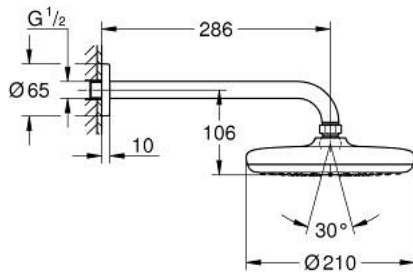

26 411 000 TEMPESTA 210 HEAD SHOWER SET 286 MM, 1 SPRAY

PRODUCT DESCRIPTION

- Colour: chrome
- consisting of:
 - head shower Tempesta 210 (26 408)
 - spray pattern: Rain
 - maximum flow rate (at 3 bar): 12.5 l/min
 - shower arm Rainshower 286 mm (28 576 000)
- GROHE DreamSpray - perfect spray pattern
- GROHE LongLife finish
- GROHE SpeedClean - effortless limescale removal
- Inner WaterGuide - inner insulation for surface protection
- suitable for instantaneous heater
- min. recommended pressure 1.0 bar

26 411 000 **TEMPESTA 210 HEAD SHOWER SET 286 MM, 1 SPRAY**

SELECT SPARE PART: , July 2016 – now

1: Fibre seal dia. 12x2 mm (Spare part-nr. 0138900M)

2: Dirt strainer (Spare part-nr. 48007000)

3: Escutcheon (Spare part-nr. 11741000)