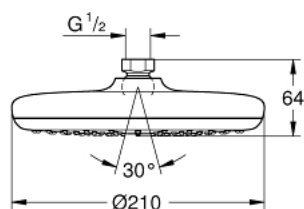

26 410 000 TEMPESTA 210 HEAD SHOWER 1 SPRAY

PRODUCT DESCRIPTION

- Colour: chrome
- spray pattern: Rain
- maximum flow rate (at 3 bar): 8.5 l/min
- Ø 210 mm
- ball joint ± 15° rotatable
- connection thread ½"
- GROHE EcoJoy - less water, perfect flow
- GROHE DreamSpray - perfect spray pattern
- GROHE LongLife finish
- GROHE SpeedClean - effortless limescale removal
- Inner WaterGuide - inner insulation for surface protection
- suitable for instantaneous heater

26 410 000 TEMPESTA 210 HEAD SHOWER 1 SPRAY

SELECT SPARE PART: , July 2016 – now

1: Fibre seal dia. 12x2 mm (Spare part-nr. 0138900M)

2: Dirt strainer (Spare part-nr. 48007000)