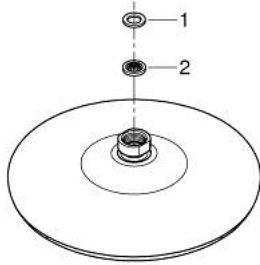

26 410 000 TEMPESTA 210 HEAD SHOWER 1 SPRAY

PRODUCT DESCRIPTION

- Colour: chrome
- spray pattern: Rain
- maximum flow rate (at 3 bar): 8.5 l/min
- Ø 210 mm
- ball joint ± 15° rotatable
- connection thread ½"
- GROHE EcoJoy - less water, perfect flow
- GROHE DreamSpray - perfect spray pattern
- GROHE LongLife finish
- GROHE SpeedClean - effortless limescale removal
- Inner WaterGuide - inner insulation for surface protection
- suitable for instantaneous heater

26 410 000 TEMPESTA 210 HEAD SHOWER 1 SPRAY

SELECT SPARE PART: , July 2016 – now

1: Fibre seal dia. 12x2 mm (Spare part-nr. 0138900M)

2: Dirt strainer (Spare part-nr. 48007000)