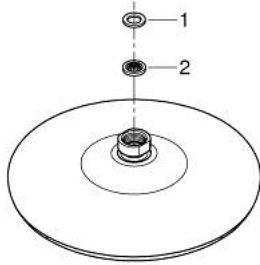

26 409 000 TEMPESTA 210 HEAD SHOWER 1 SPRAY

PRODUCT DESCRIPTION

- Colour: chrome
- spray pattern: Rain
- maximum flow rate (at 3 bar): 6 l/min
- Ø 210 mm
- ball joint ± 15° rotatable
- connection thread ½"
- GROHE EcoJoy - less water, perfect flow
- GROHE DreamSpray - perfect spray pattern
- GROHE LongLife finish
- GROHE SpeedClean - effortless limescale removal
- Inner WaterGuide - inner insulation for surface protection
- suitable for instantaneous heater

26 409 000 TEMPESTA 210 HEAD SHOWER 1 SPRAY

SELECT SPARE PART: , July 2016 – now

1: Fibre seal dia. 12x2 mm (Spare part-nr. 0138900M)

2: Dirt strainer (Spare part-nr. 48007000)