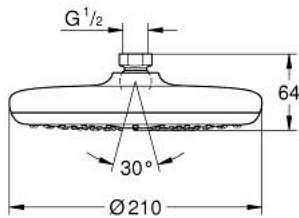

26 409 000 TEMPESTA 210 HEAD SHOWER 1 SPRAY

PRODUCT DESCRIPTION

- Colour: chrome
- spray pattern: Rain
- maximum flow rate (at 3 bar): 6 l/min
- Ø 210 mm
- ball joint ± 15° rotatable
- connection thread ½"
- GROHE EcoJoy - less water, perfect flow
- GROHE DreamSpray - perfect spray pattern
- GROHE LongLife finish
- GROHE SpeedClean - effortless limescale removal
- Inner WaterGuide - inner insulation for surface protection
- suitable for instantaneous heater

26 409 000 TEMPESTA 210 HEAD SHOWER 1 SPRAY

SELECT SPARE PART: , July 2016 – now

1: Fibre seal dia. 12x2 mm (Spare part-nr. 0138900M)

2: Dirt strainer (Spare part-nr. 48007000)