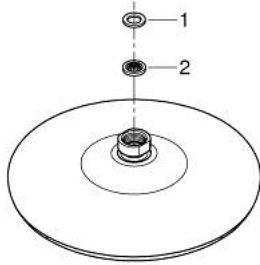

26 408 000 TEMPESTA 210 HEAD SHOWER 1 SPRAY

PRODUCT DESCRIPTION

- Colour: chrome
- spray pattern: Rain
- maximum flow rate (at 3 bar): 21 l/min
- Ø 210 mm
- ball joint ± 15° rotatable
- connection thread ½"
- GROHE DreamSpray - perfect spray pattern
- GROHE LongLife finish
- GROHE SpeedClean - effortless limescale removal
- Inner WaterGuide - inner insulation for surface protection
- suitable for instantaneous heater

26 408 000 TEMPESTA 210 HEAD SHOWER 1 SPRAY

SELECT SPARE PART: , July 2016 – now

1: Fibre seal dia. 12x2 mm (Spare part-nr. 0138900M)

2: Dirt strainer (Spare part-nr. 48007000)