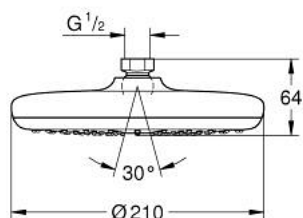

26 408 000 TEMPESTA 210 HEAD SHOWER 1 SPRAY

PRODUCT DESCRIPTION

- Colour: chrome
- spray pattern: Rain
- maximum flow rate (at 3 bar): 21 l/min
- Ø 210 mm
- ball joint ± 15° rotatable
- connection thread ½"
- GROHE DreamSpray - perfect spray pattern
- GROHE LongLife finish
- GROHE SpeedClean - effortless limescale removal
- Inner WaterGuide - inner insulation for surface protection
- suitable for instantaneous heater

26 408 000 TEMPESTA 210 HEAD SHOWER 1 SPRAY

SELECT SPARE PART: , July 2016 – now

1: Fibre seal dia. 12x2 mm (Spare part-nr. 0138900M)

2: Dirt strainer (Spare part-nr. 48007000)