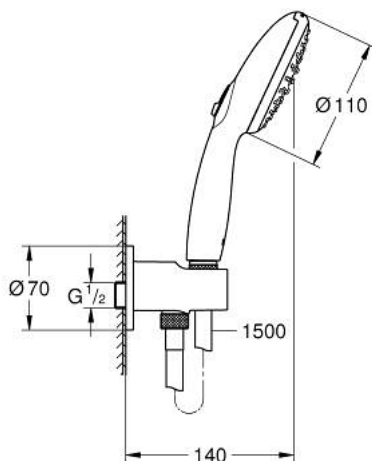

26 406 003 TEMPESTA 110 WALL HOLDER SET 2 SPRAYS (RAIN, JET)

PRODUCT DESCRIPTION

- Colour: chrome
- consisting of:
 - hand shower Tempesta 110 (26 161)
 - maximum flow rate (at 3 bar): 7.4 l/min
 - shower outlet elbow 1/2" with wall shower holder (28 679)
- male thread
- protected against backflow
- shower hose Relexaflex 1500 mm 1/2" x 1/2" (28 151)
- GROHE EcoJoy - less water, perfect flow
- GROHE SmartSwitch - easily rotate the dial to enjoy your preferred spray option
- GROHE DreamSpray - perfect spray pattern
- GROHE LongLife finish
- GROHE SpeedClean - effortless limescale removal
- Inner WaterGuide - inner insulation for surface protection
- ShockProof silicone ring prevents damages caused by shower falling
- min. recommended pressure 1.0 bar
- suitable for instantaneous heater
- professional edition

26 406 003 **TEMPESTA 110 WALL HOLDER SET 2 SPRAYS (RAIN, JET)**

SELECT SPARE PART: , April 2020 – now

1: Dirt strainer (Spare part-nr. 0700200M)

2: Non-return valve (Spare part-nr. 08565000)