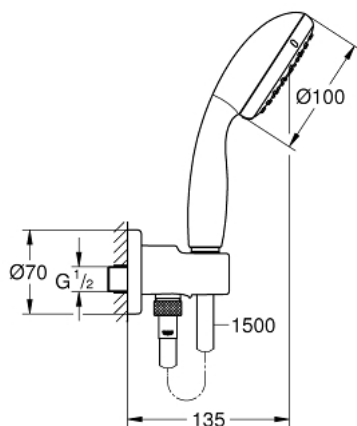

26 406 001 TEMPESTA 100 WALL HOLDER SET 2 SPRAYS

PRODUCT DESCRIPTION

- Colour: chrome
- with integrated wall union 1/2"
- consisting of:
 - hand shower Tempesta 100 II (27 597)
 - shower outlet elbow 1/2" with wall shower holder (28 679)
- male thread
- protected against backflow
- shower hose Relaxaflex 1500 mm 1/2" x 1/2" (28 151)
- GROHE EcoJoy 5.7 l/min. flow limiter
- GROHE DreamSpray - perfect spray pattern
- GROHE LongLife finish
- GROHE SpeedClean - effortless limescale removal
- Inner WaterGuide - inner insulation for surface protection
- ShockProof silicone ring prevents damages caused by shower falling
- suitable for instantaneous heater
- min. recommended pressure 1.0 bar

26 406 001 TEMPESTA 100 WALL HOLDER SET 2 SPRAYS

SELECT SPARE PART: , March 2017 – now

1: Dirt strainer (Spare part-nr. 0700200M)

2: Non-return valve (Spare part-nr. 08565000)