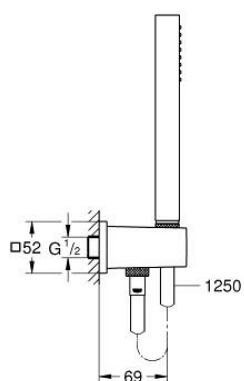

## 26 405 000 EUPHORIA CUBE STICK WALL HOLDER SET 1 SPRAY

### PRODUCT DESCRIPTION

- Colour: chrome
- with integrated wall union 1/2"
- consisting of:
  - hand shower (27 699 000)
  - maximum flow rate (at 3 bar): 8.2 l/min
  - shower outlet elbow 1/2" with wall shower holder (26 370)
  - male thread
  - protected against backflow
  - Silverflex shower hose 1250 mm (28 362)
  - GROHE EcoJoy - less water, perfect flow
  - GROHE LongLife finish
  - GROHE DreamSpray - perfect spray pattern
  - GROHE SpeedClean - effortless limescale removal
  - Inner WaterGuide - inner insulation for surface protection
  - TwistStop - to prevent hose from twisting
  - suitable for instantaneous heater
  - min. recommended pressure 1.0 bar

26 405 000 **EUPHORIA CUBE STICK WALL HOLDER SET 1 SPRAY**

**SELECT SPARE PART:** , May 2016 – now

1: Dirt strainer (Spare part-nr. 0700200M)

2: Non-return valve (Spare part-nr. 08565000)