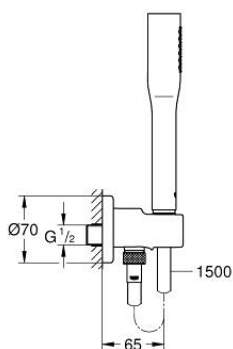

26 404 000 EUPHORIA COSMOPOLITAN STICK WALL HOLDER SET 1 SPRAY

PRODUCT DESCRIPTION

- Colour: chrome
- with integrated wall union 1/2"
- consisting of:
 - hand shower 27 400 000
 - maximum flow rate (at 3 bar): 8 l/min
 - shower outlet elbow 1/2" with wall shower holder (28 679)
 - male thread
 - protected against backflow
 - Silverflex shower hose 1.500 mm (28 364)
 - GROHE EcoJoy - less water, perfect flow
 - GROHE LongLife finish
 - GROHE SpeedClean - effortless limescale removal
 - Inner WaterGuide - inner insulation for surface protection
 - TwistStop - to prevent hose from twisting
 - suitable for instantaneous heater
 - min. recommended pressure 1.0 bar

26 404 000 **EUPHORIA COSMOPOLITAN STICK WALL HOLDER SET 1 SPRAY**

SELECT SPARE PART: , May 2016 – March 2023

1: Dirt strainer (Spare part-nr. 0700200M)

2: Non-return valve (Spare part-nr. 08565000)