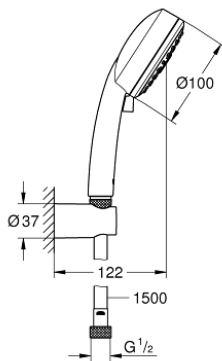

26 399 000 VITALIO COMFORT 100 WALL HOLDER SET 2 SPRAYS

PRODUCT DESCRIPTION

- Colour: chrome
- consisting of:
 - hand shower Vitalio Comfort 100, 2 sprays (26 397)
 - wall shower holder Vitalio Universal, non-adjustable (26 102 000)
 - VitalioFlex Trend hose 1500 mm 1/2" x 1/2" (28 741)
 - GROHE EcoJoy 9.5 l/min flow limiter
 - GROHE DreamSpray - perfect spray pattern
 - GROHE LongLife finish
 - GROHE SpeedClean - effortless limescale removal
 - Inner WaterGuide - inner insulation for surface protection
- suitable for screwing (including screws and dowels) or gluing (GROHE QuickGlue S1 41 246 000 sold separately)
- holding force: max. 20 kg
- the specified holding capacity is valid for static (slowly applied) load and intended use only
- suitable for instantaneous heater
- min. recommended pressure 1.0 bar
- 5 color packaging

26 399 000 **VITALIO COMFORT 100 WALL HOLDER SET 2 SPRAYS**

SELECT SPARE PART: , August 2016 – now

1: Dirt strainer (Spare part-nr. 0700200M)