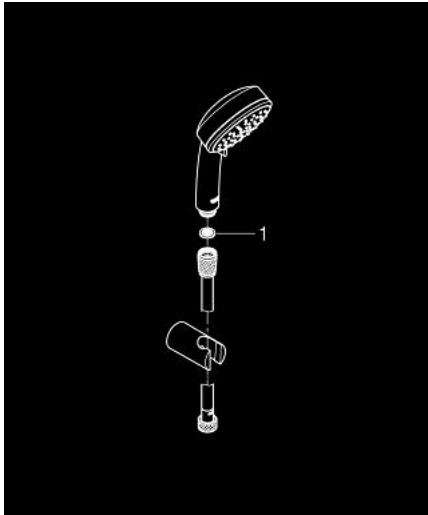

26 399 000 VITALIO COMFORT 100 WALL HOLDER SET 2 SPRAYS

PRODUCT DESCRIPTION

- Colour: chrome
- consisting of:
 - hand shower Vitalio Comfort 100, 2 sprays (26 397)
 - wall shower holder Vitalio Universal, non-adjustable (26 102 000)
 - VitalioFlex Trend hose 1500 mm 1/2" x 1/2" (28 741)
 - GROHE EcoJoy 9.5 l/min flow limiter
 - GROHE DreamSpray - perfect spray pattern
 - GROHE LongLife finish
 - GROHE SpeedClean - effortless limescale removal
 - Inner WaterGuide - inner insulation for surface protection
- suitable for screwing (including screws and dowels) or gluing (GROHE QuickGlue S1 41 246 000 sold separately)
- holding force: max. 20 kg
- the specified holding capacity is valid for static (slowly applied) load and intended use only
- suitable for instantaneous heater
- min. recommended pressure 1.0 bar
- 5 color packaging

26 399 000 **VITALIO COMFORT 100 WALL HOLDER SET 2 SPRAYS**

SELECT SPARE PART: , August 2016 – now

1: Dirt strainer (Spare part-nr. 0700200M)