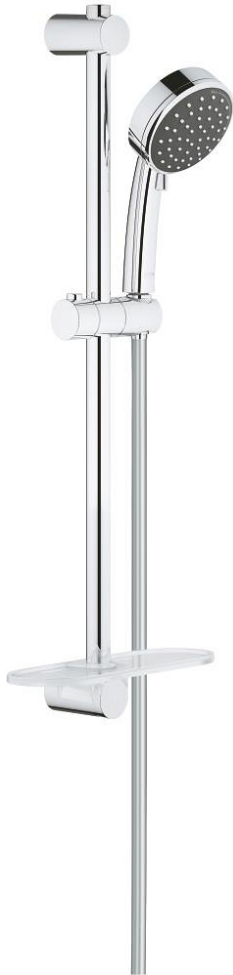

26 398 000 VITALIO COMFORT 100 SHOWER RAIL SET 2 SPRAYS

PRODUCT DESCRIPTION

- Colour: chrome
- consisting of:
 - hand shower Vitalio Comfort 100, 2 sprays (26 397)
 - shower rail 620 mm Vitalio Universal (27 724)
 - shower hose Vitalioflex Trend 1750 mm 1/2" x 1/2" (28 742)
 - GROHE EasyReach tray (27 725 000)
 - GROHE EcoJoy 9,5 l/min flow limiter
 - GROHE DreamSpray - perfect spray pattern
 - GROHE LongLife finish
- Flexible Installation - 1 adjustable bracket for existing drill holes
- GROHE SpeedClean - effortless limescale removal
- Inner WaterGuide - inner insulation for surface protection
- suitable for screwing (including screws and dowels) or gluing (GROHE QuickGlue S2 41 245 000 sold separately)
- holding force: max. 20 kg
- the specified holding capacity is valid for static (slowly applied) load and intended use only
- suitable for instantaneous heater
- min. recommended pressure 1.0 bar
- 5 color packaging

26 398 000 VITALIO COMFORT 100 SHOWER RAIL SET 2 SPRAYS

SELECT SPARE PART: , August 2016 – now

1: Outlet shower holder (Spare part-nr. 48095000)

2: Sliding piece (Spare part-nr. 12140000)

3: Outlet shower holder (Spare part-nr. 48097000)

4: Dirt strainer (Spare part-nr. 0700200M)

5: Compensation disc (Spare part-nr. 48051000)*

* Optional accessories