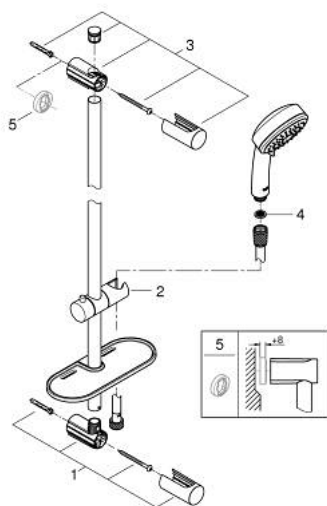

26 398 000 VITALIO COMFORT 100 SHOWER RAIL SET 2 SPRAYS

PRODUCT DESCRIPTION

- Colour: chrome
- consisting of:
 - hand shower Vitalio Comfort 100, 2 sprays (26 397)
 - shower rail 620 mm Vitalio Universal (27 724)
 - shower hose Vitalioflex Trend 1750 mm 1/2" x 1/2" (28 742)
 - GROHE EasyReach tray (27 725 000)
 - GROHE EcoJoy 9,5 l/min flow limiter
 - GROHE DreamSpray - perfect spray pattern
 - GROHE LongLife finish
- Flexible Installation - 1 adjustable bracket for existing drill holes
- GROHE SpeedClean - effortless limescale removal
- Inner WaterGuide - inner insulation for surface protection
- suitable for screwing (including screws and dowels) or gluing (GROHE QuickGlue S2 41 245 000 sold separately)
- holding force: max. 20 kg
- the specified holding capacity is valid for static (slowly applied) load and intended use only
- suitable for instantaneous heater
- min. recommended pressure 1.0 bar
- 5 color packaging

26 398 000 VITALIO COMFORT 100 SHOWER RAIL SET 2 SPRAYS

SELECT SPARE PART: , August 2016 – now

1: Outlet shower holder (Spare part-nr. 48095000)

2: Sliding piece (Spare part-nr. 12140000)

3: Outlet shower holder (Spare part-nr. 48097000)