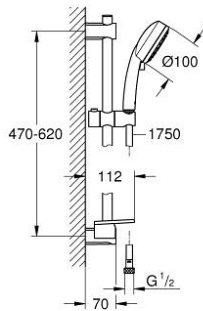

26 398 000 VITALIO COMFORT 100 SHOWER RAIL SET 2 SPRAYS

PRODUCT DESCRIPTION

- Colour: chrome
- consisting of:
 - hand shower Vitalio Comfort 100, 2 sprays (26 397)
 - shower rail 620 mm Vitalio Universal (27 724)
 - shower hose Vitalioflex Trend 1750 mm 1/2" x 1/2" (28 742)
 - GROHE EasyReach tray (27 725 000)
 - GROHE EcoJoy 9,5 l/min flow limiter
 - GROHE DreamSpray - perfect spray pattern
 - GROHE LongLife finish
- Flexible Installation - 1 adjustable bracket for existing drill holes
- GROHE SpeedClean - effortless limescale removal
- Inner WaterGuide - inner insulation for surface protection
- suitable for screwing (including screws and dowels) or gluing (GROHE QuickGlue S2 41 245 000 sold separately)
- holding force: max. 20 kg
- the specified holding capacity is valid for static (slowly applied) load and intended use only
- suitable for instantaneous heater
- min. recommended pressure 1.0 bar
- 5 color packaging

26 398 000 VITALIO COMFORT 100 SHOWER RAIL SET 2 SPRAYS

SELECT SPARE PART: , August 2016 – now

1: Outlet shower holder (Spare part-nr. 48095000)

2: Sliding piece (Spare part-nr. 12140000)

3: Outlet shower holder (Spare part-nr. 48097000)