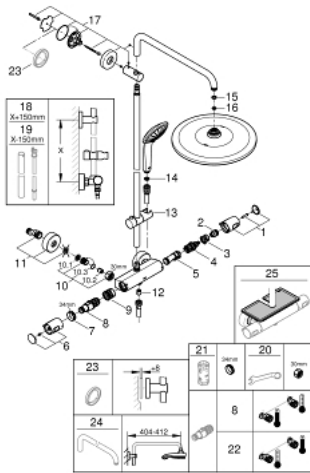

26 384 002 EUPHORIA SYSTEM 310 SHOWER SYSTEM WITH THERMOSTATIC MIXER FOR WALL MOUNTING

SELECT SPARE PART: , January 2020 – now

1. 1: Shut-off handle (Spare part-nr. 47991000)
   - 2: Stop ring (Spare part-nr. 47986000)
   - 3: Stop ring (Spare part-nr. 47965000)
   - 4: Aquadimmer (Spare part-nr. 47364000)
   - 5: Water flow (Spare part-nr. 47887000)
   - 6: Temperature control handle (Spare part-nr. 48553000)
   - 7: Fitting ring (Spare part-nr. 47743000)
   - 8: Thermostatic compact cartridge 1/2" (Spare part-nr. 47885000)
   - 9: Race (Spare part-nr. 47975000)
   - 10: Non-return valve (Spare part-nr. 47189000)
   - 10.1: Dirt strainer (Spare part-nr. 0726400M)
   - 10.2: Non-return valve (Spare part-nr. 08565000)
   - 10.3: O-ring $\varnothing 17 \times \varnothing 2$ (Spare part-nr. 0305500M)
   - 11: S-union (Spare part-nr. 12662000)
   - 12: Non-return valve (Spare part-nr. 47886000)
   - 13: Sliding piece (Spare part-nr. 12140000)
   - 14: Dirt strainer (Spare part-nr. 0700200M)
   - 15: Fibre seal dia. 12x2 mm (Spare part-nr. 0138900M)
   - 16: Dirt strainer (Spare part-nr. 48007000)
   - 17: Outlet shower holder (Spare part-nr. 48279000)
   - 18: Shower system pipe for retrofitting (Spare part-nr. 48514000)*
   - 19: Shower system pipe for retrofitting (Spare part-nr. 48515000)*
   - 20: Special spanner (Spare part-nr. 19377000)*
   - 21: Socket spanner (Spare part-nr. 19332000)*
   - 22: GROHE TurboStat cartridge 1/2" (Spare part-nr. 47175000)*
   - 23: Compensation disc (Spare part-nr. 27180000)*
   - 24: Shower arm for shower systems (Spare part-nr. 14047000)*
   - 25: GROHE EasyReach tray (Spare part-nr. 26362LN1)*
2. Optional accessories