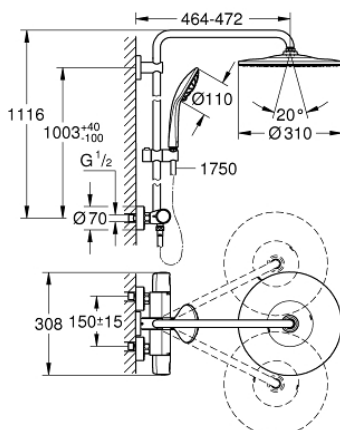

### PRODUCT DESCRIPTION

- Colour: chrome
- consisting of:
  - horizontal swivable 450 mm shower arm
  - exposed thermostat with Aquadimmer function
  - allows change between:
    - head shower Rainshower Mono 310 (26 562)
    - spray pattern: GROHE PureRain
    - maximum flow rate (at 3 bar): 9.5 l/min
  - with ball joint
  - rotation angle  $\pm 15^\circ$
  - hand shower Euphoria 110 Massage (27 239 000)
  - spray patterns: Rain, Massage, SmartRain
  - maximum flow rate (at 3 bar): 9 l/min
  - adjustable in height with gliding element
  - shower hose Silverflex 1750 mm 1/2" x 1/2" (28 388)
  - maximum flow rate system (at 3 bar): 9.5 l/min
  - minimum flow rate 5 l/min.
- GROHE TurboStat - compact cartridge with wax thermoelement
- GROHE SafeStop - safety button at 38°C
- GROHE SafeStop Plus - integrated temperature limiter at max 50° C
- GROHE CoolTouch - no risk of scalding
- GROHE MetalGrip ergonomically shaped metal handles
- GROHE DreamSpray - perfect spray pattern
- GROHE LongLife finish
- GROHE SprayDimmer - stepless flow rate adjustment
- GROHE EcoJoy - less water, perfect flow
- Flexible Installation - 1 adjustable bracket for existing drill holes
- Inner WaterGuide - inner insulation for surface protection
- GROHE SpeedClean - effortless limescale removal
- TwistStop - to prevent hose from twisting
- suitable for instantaneous heaters from 18 kW/h
- optional upgrade: GROHE EasyReach tray (26 362), sold separately
- professional edition