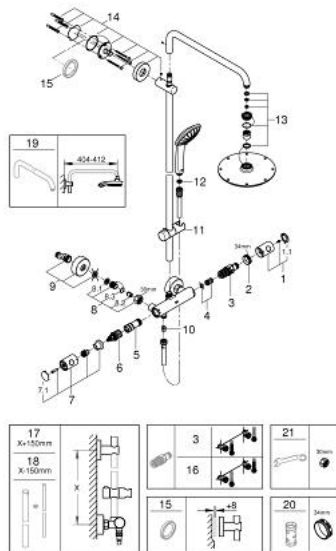

26 383 000 EUPHORIA SYSTEM 210 SHOWER SYSTEM WITH THERMOSTAT FOR WALL MOUNTING

SELECT SPARE PART: , February 2017 – now

- 1: Temperature control handle (Spare part-nr. 47985000)
- 1.1: Cap (Spare part-nr. 6458500M)
- 2: Fitting ring (Spare part-nr. 47743000)
- 3: Thermostatic compact cartridge 1/2" (Spare part-nr. 47885000)
- 4: Sound absorber (Spare part-nr. 47398000)
- 5: Water flow (Spare part-nr. 47751000)
- 6: Aquadimmer (Spare part-nr. 12433000)
- 7: Costa metal handle 1/2" (Spare part-nr. 47984000)
- 7.1: Cap (Spare part-nr. 6458500M)
- 8: Non-return valve (Spare part-nr. 47189000)
- 8.1: Dirt strainer (Spare part-nr. 0726400M)
- 8.2: Non-return valve (Spare part-nr. 08565000)
- 8.3: O-ring $\varnothing 17 \times \varnothing 2$ (Spare part-nr. 0305500M)
- 9: S-union (Spare part-nr. 12662000)
- 10: Non-return valve (Spare part-nr. 08565000)
- 11: Sliding piece (Spare part-nr. 12140000)
- 12: Dirt strainer (Spare part-nr. 0700200M)
- 13: Inlet valve assembly (Spare part-nr. 45933000)
- 14: Outlet shower holder (Spare part-nr. 48279000)
- 15: Compensation disc (Spare part-nr. 27180000)*
- 16: GROHE TurboStat cartridge 1/2" (Spare part-nr. 47175000)*
- 17: Shower system pipe for retrofitting (Spare part-nr. 48053000)*
- 18: Shower system pipe for retrofitting (Spare part-nr. 48054000)*
- 19: Shower arm for shower systems (Spare part-nr. 14047000)*
- 20: Socket spanner (Spare part-nr. 19332000)*
- 21: Special spanner (Spare part-nr. 19377000)*

* Optional accessories