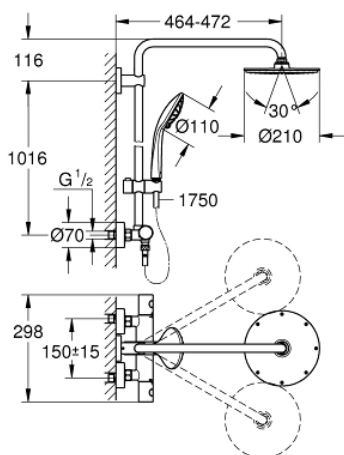

26 383 000 EUPHORIA SYSTEM 210 SHOWER SYSTEM WITH THERMOSTAT FOR WALL MOUNTING

PRODUCT DESCRIPTION

- Colour: chrome
- consisting of:
 - horizontal swivable 450 mm shower arm
 - GROHE MetalGrip ergonomically shaped metal handles
 - exposed thermostat with Aquadimmer function
- allows change between:
 - Rainshower Cosmopolitan 210 metal head shower
 - spray pattern: Rain
 - maximum flow rate (at 3 bar): 11.5 l/min
- with ball joint
- rotation angle $\pm 15^\circ$
- hand shower Euphoria 110 Massage
- maximum flow rate (at 3 bar): 9 l/min
- adjustable in height with gliding element
- shower hose Silverflex 1750 mm 1/2" x 1/2" (28 388)
- maximum flow rate system (at 3 bar): 11.5 l/min
- minimum flow rate 5 l/min.
- GROHE DreamSpray - perfect spray pattern
- GROHE LongLife finish
- GROHE TurboStat - compact cartridge with wax thermoelement
- GROHE EcoJoy - less water, perfect flow
- GROHE SpeedClean - effortless limescale removal
- Inner WaterGuide - inner insulation for surface protection
- TwistStop - to prevent hose from twisting
- suitable for instantaneous heaters from 18 kW/h
- optional upgrade: GROHE EasyReach tray (26 362), sold separately