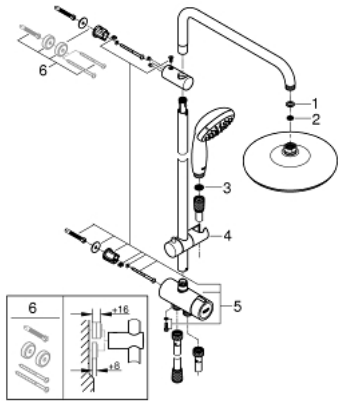

26 381 001 TEMPESTA SYSTEM 210 FLEX SHOWER SYSTEM WITH DIVERTER FOR WALL MOUNTING

PRODUCT DESCRIPTION

- Colour: chrome
- consisting of:
 - horizontal 390 mm shower arm, adjustable before installation
 - change by diverter between hand shower, head shower or head shower Eco setting
 - head shower Tempesta 210 (26 408)
 - 2 spray patterns (via diverter): Rain, SmartRain
 - chrome plated spray face
 - with ball joint
 - rotation angle $\pm 15^\circ$
 - hand shower Tempesta 100 (27 852)
 - spray pattern: Rain
 - adjustable in height with gliding element
 - distance between diverter and upper bracket: 620 mm
 - Relaxaflex shower hose 1500 mm (28 151)
 - Relaxaflex shower hose 1250 mm (28 150)
 - flexible installation: connection to faucet / wall union for water supply with 1/2" thread of the 1250 mm shower hose
 - GROHE DreamSpray - perfect spray pattern
 - GROHE LongLife finish
 - GROHE SpeedClean - effortless limescale removal
 - Inner WaterGuide - inner insulation for surface protection
 - ShockProof silicone ring prevents damages caused by shower falling
 - suitable for instantaneous heaters from 18 kW/h
 - minimum flow rate 7 l/min.

26 381 001 TEMPESTA SYSTEM 210 FLEX SHOWER SYSTEM WITH DIVERTER FOR WALL MOUNTING

SELECT SPARE PART: , March 2017 – now

1: Fibre seal dia. 12x2 mm (Spare part-nr. 0138900M)

2: Dirt strainer (Spare part-nr. 48007000)

3: Dirt strainer (Spare part-nr. 0700200M)

4: Sliding piece (Spare part-nr. 12140000)

5: Diverter (Spare part-nr. 48338000)

6: Compensation disc (Spare part-nr. 26496000)*

* Optional accessories