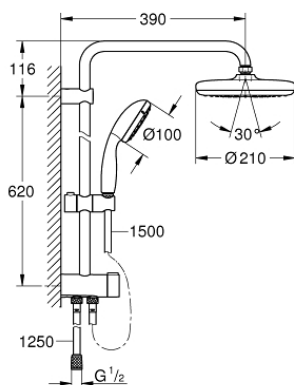

26 381 001 TEMPESTA SYSTEM 210 FLEX SHOWER SYSTEM WITH DIVERTER FOR WALL MOUNTING

PRODUCT DESCRIPTION

- Colour: chrome
- consisting of:
 - horizontal 390 mm shower arm, adjustable before installation
 - change by diverter between hand shower, head shower or head shower Eco setting
 - head shower Tempesta 210 (26 408)
 - 2 spray patterns (via diverter): Rain, SmartRain
 - chrome plated spray face
 - with ball joint
 - rotation angle $\pm 15^\circ$
 - hand shower Tempesta 100 (27 852)
 - spray pattern: Rain
 - adjustable in height with gliding element
 - distance between diverter and upper bracket: 620 mm
 - Relaxaflex shower hose 1500 mm (28 151)
 - Relaxaflex shower hose 1250 mm (28 150)
 - flexible installation: connection to faucet / wall union for water supply with 1/2" thread of the 1250 mm shower hose
 - GROHE DreamSpray - perfect spray pattern
 - GROHE LongLife finish
 - GROHE SpeedClean - effortless limescale removal
 - Inner WaterGuide - inner insulation for surface protection
 - ShockProof silicone ring prevents damages caused by shower falling
 - suitable for instantaneous heaters from 18 kW/h
 - minimum flow rate 7 l/min.

26 381 001 TEMPESTA SYSTEM 210 FLEX SHOWER SYSTEM WITH DIVERTER FOR WALL MOUNTING

SELECT SPARE PART: , March 2017 – now

1: Fibre seal dia. 12x2 mm (Spare part-nr. 0138900M)

2: Dirt strainer (Spare part-nr. 48007000)