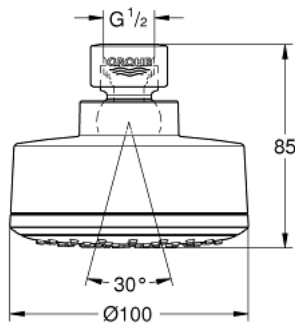

26 366 001 TEMPESTA COSMOPOLITAN 100 HEAD SHOWER 1 SPRAY

PRODUCT DESCRIPTION

- Colour: chrome
- spray pattern: Rain
- ball joint $\pm 15^\circ$ rotatable
- connection thread $\frac{1}{2}$ "
- maximum flow rate (at 3 bar): 6.6 l/min
- GROHE DreamSpray - perfect spray pattern
- GROHE LongLife finish
- GROHE SpeedClean - effortless limescale removal
- Inner WaterGuide - inner insulation for surface protection
- suitable for instantaneous heater
- min. recommended pressure 1.0 bar
- max. flow rate 1.75 gpm (6.6 l/min)

26 366 001 TEMPESTA COSMOPOLITAN 100 HEAD SHOWER 1 SPRAY

SELECT SPARE PART: , March 2017 – now

1: Fibre seal dia. 12x2 mm (Spare part-nr. 0138900M)

2: Dirt strainer (Spare part-nr. 48007000)