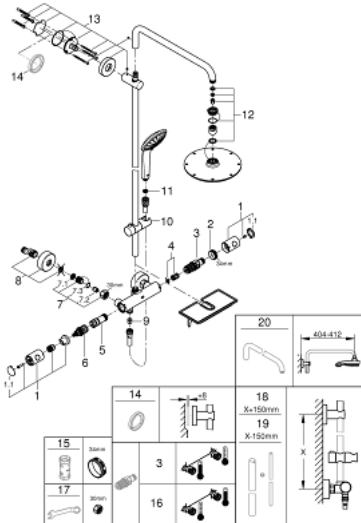

26 363 000 EUPHORIA SYSTEM 210 SHOWER SYSTEM WITH THERMOSTAT FOR WALL MOUNTING

SELECT SPARE PART: , July 2017 – now

1. 1: Costa metal handle 1/2" (Spare part-nr. 47984000)
   - 1.1: Cap (Spare part-nr. 6458500M)
   - 2: Fitting ring (Spare part-nr. 47743000)
   - 3: Thermostatic compact cartridge 1/2" (Spare part-nr. 47439000)
   - 4: Sound absorber (Spare part-nr. 47398000)
   - 5: Water flow (Spare part-nr. 47751000)
   - 6: Aquadimmer (Spare part-nr. 12433000)
   - 7: Non-return valve (Spare part-nr. 47189000)
   - 7.1: Dirt strainer (Spare part-nr. 0726400M)
   - 7.2: Non-return valve (Spare part-nr. 08565000)
   - 7.3: O-ring $\varnothing 17 \times \varnothing 2$ (Spare part-nr. 0305500M)
   - 8: S-union (Spare part-nr. 12662000)
   - 9: Non-return valve (Spare part-nr. 08565000)
   - 10: Sliding piece (Spare part-nr. 12140000)
   - 11: Dirt strainer (Spare part-nr. 0700200M)
   - 12: Inlet valve assembly (Spare part-nr. 45933000)
   - 13: Outlet shower holder (Spare part-nr. 48279000)
   - 14: Compensation disc (Spare part-nr. 27180000)*
   - 15: Socket spanner (Spare part-nr. 19332000)*
   - 16: GROHE TurboStat cartridge 1/2" (Spare part-nr. 47175000)*
   - 17: Special spanner (Spare part-nr. 19377000)*
   - 18: Shower system pipe for retrofitting (Spare part-nr. 48053000)*
   - 19: Shower system pipe for retrofitting (Spare part-nr. 48054000)*
   - 20: Shower arm for shower systems (Spare part-nr. 14047000)*
2. Optional accessories