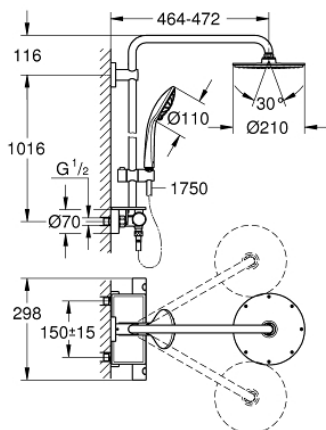

26 363 000 EUPHORIA SYSTEM 210 SHOWER SYSTEM WITH THERMOSTAT FOR WALL MOUNTING

PRODUCT DESCRIPTION

- Colour: chrome
- consisting of:
 - horizontal swivable 450 mm shower arm
 - exposed thermostat with Aquadimmer function
 - allows change between:
 - Rainshower Cosmopolitan 210 metal head shower (28 368 000)
 - spray pattern: Rain
 - with ball joint
 - rotation angle $\pm 15^\circ$
 - hand shower Euphoria 110 Massage (27 221 000)
 - adjustable in height with gliding element
 - shower hose Silverflex 1750 mm 1/2" x 1/2" (28 388)
 - GROHE EasyReach tray (26 362 LN0)
 - minimum flow rate 7 l/min.
 - GROHE DreamSpray - perfect spray pattern
 - GROHE LongLife finish
 - GROHE TurboStat - compact cartridge with wax thermoelement
 - GROHE SafeStop - safety button at 38°C
 - GROHE SafeStop Plus - optional temperature limiter at 43°C included
 - GROHE SpeedClean - effortless limescale removal
 - Inner WaterGuide - inner insulation for surface protection
 - TwistStop - to prevent hose from twisting
 - suitable for instantaneous heaters from 18 kW/h