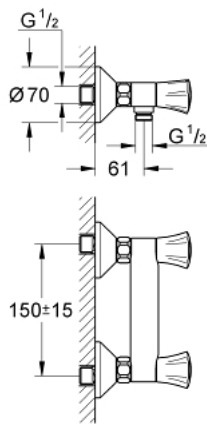

26 330 001 **COSTA L SHOWER MIXER**

PRODUCT DESCRIPTION

- Colour: chrome
- wall mounted
- metal handles
- heat-insulated
- screwable
- GROHE Long-Life headpart
- shower connection 1/2"
- S-unions
- GROHE LongLife finish

26 330 001 COSTA L SHOWER MIXER

SELECT SPARE PART: , June 2007 – now

- 1: Handle (Spare part-nr. 45994000)
 - 1.1: Repl. kit f.handle fastening (Spare part-nr. 0538600M)
 - 2: Headpart 1/2" (Spare part-nr. 07146000)
 - 2.1: O-ring $\varnothing 6 \times \varnothing 2$ (Spare part-nr. 0128300M)
 - 2.2: O-ring $\varnothing 18.2 \times \varnothing 1.7$ (Spare part-nr. 0392400M)
 - 2.3: Ball seal dia. 9x6.8 mm (Spare part-nr. 0529100M)
 - 3: Screw joint (Spare part-nr. 45044000)
 - 4: S-union (Spare part-nr. 12075000)
 - 4.1: Ball seal dia. 9x6.8 mm (Spare part-nr. 0138600M)
 - 4.2: Escutcheon (Spare part-nr. 0221000M)
 - 5: Non-return valve (Spare part-nr. 08565000)
 - 6: Extension 3/4", 20 mm (Spare part-nr. 0713000M)*
 - 7: Screw for Costa/Avina products (Spare part-nr. 48013000)*
 - 8: Special spanner (Spare part-nr. 19377000)*
- * Optional accessories