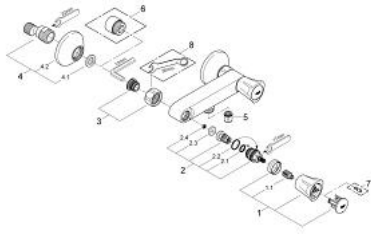

26 330 001 **COSTA L SHOWER MIXER**

PRODUCT DESCRIPTION

- Colour: chrome
- wall mounted
- metal handles
- heat-insulated
- screwable
- GROHE Long-Life headpart
- shower connection 1/2"
- S-unions
- GROHE LongLife finish

26 330 001 COSTA L SHOWER MIXER

SELECT SPARE PART: , June 2007 – now

- 1: Handle (Spare part-nr. 45994000)
 - 1.1: Repl. kit f.handle fastening (Spare part-nr. 0538600M)
 - 2: Headpart 1/2" (Spare part-nr. 07146000)
 - 2.1: O-ring $\varnothing 6 \times \varnothing 2$ (Spare part-nr. 0128300M)
 - 2.2: O-ring $\varnothing 18.2 \times \varnothing 1.7$ (Spare part-nr. 0392400M)
 - 2.3: Ball seal dia. 9x6.8 mm (Spare part-nr. 0529100M)
 - 3: Screw joint (Spare part-nr. 45044000)
 - 4: S-union (Spare part-nr. 12075000)
 - 4.1: Ball seal dia. 9x6.8 mm (Spare part-nr. 0138600M)
 - 4.2: Escutcheon (Spare part-nr. 0221000M)
 - 5: Non-return valve (Spare part-nr. 08565000)
 - 6: Extension 3/4", 20 mm (Spare part-nr. 0713000M)*
 - 7: Screw for Costa/Avina products (Spare part-nr. 48013000)*
 - 8: Special spanner (Spare part-nr. 19377000)*
- * Optional accessories