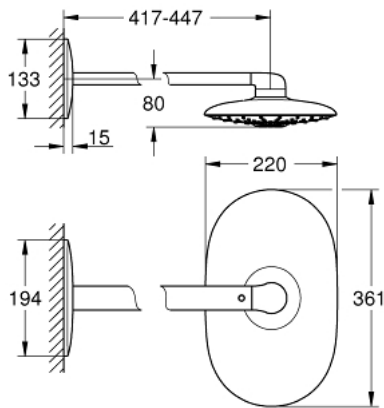

26 254 LS0 RAINSHOWER DUO 360 HEAD SHOWER SET 450 MM, 2 SPRAYS

PRODUCT DESCRIPTION

- Colour: moon white
- consisting of:
 - head shower Rainshower Duo 360
 - spray patterns: GROHE PureRain/GROHE Rain O² spray* and TrioMassage
- maximum flow rate (at 3 bar): 40 l/min
- horizontal 450 mm shower arm
- GROHE DreamSpray - perfect spray pattern
- GROHE LongLife finish
- GROHE SpeedClean - effortless limescale removal
- Inner WaterGuide - inner insulation for surface protection
- requires rough-in set 26 264 – to be ordered separately
- * to be decided at first installation; factory default setting: GROHE PureRain
- GROHE LongLife finish