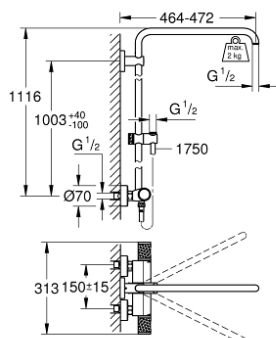

26 241 001 EUPHORIA SYSTEM SHOWER SYSTEM WITH THERMOSTATIC MIXER FOR WALL MOUNTING

PRODUCT DESCRIPTION

- Colour: chrome
- consisting of:
 - horizontal swivable 450 mm shower arm
 - exposed thermostat with Aquadimmer function
 - gliding element
 - shower hose Silverflex 1750 mm 1/2" x 1/2" (28 388)
 - maximum flow rate (at 3 bar): 25 l/min
 - GROHE TurboStat - compact cartridge with wax thermoelement
 - GROHE SafeStop - safety button at 38°C
 - GROHE SafeStop Plus - optional temperature limiter at 43°C included
 - GROHE CoolTouch - no risk of scalding
 - GROHE ProGrip - with knurl structure
 - GROHE LongLife finish
- Flexible Installation - 1 adjustable bracket for existing drill holes
- Inner WaterGuide - inner insulation for surface protection
- TwistStop - to prevent hose from twisting
- suitable for instantaneous heaters from 18 kW/h
- minimum flow rate 5 l/min.
- optional upgrade: GROHE EasyReach tray (26 362), sold separately
- professional edition