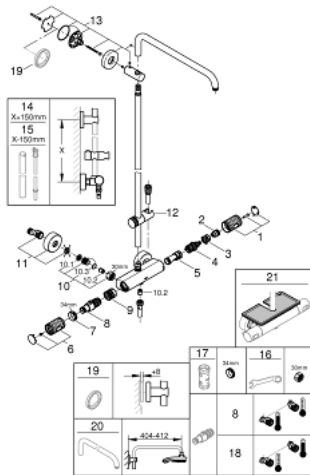

26 241 001 EUPHORIA SYSTEM SHOWER SYSTEM WITH THERMOSTATIC MIXER FOR WALL MOUNTING

SELECT SPARE PART: , January 2020 – now

- 1: Shut-off handle (Spare part-nr. 49162000)
- 2: Stop ring (Spare part-nr. 47986000)
- 3: Stop ring (Spare part-nr. 47965000)
- 4: Aquadimmer (Spare part-nr. 47364000)
- 5: Water flow (Spare part-nr. 47887000)
- 6: Shut-off handle (Spare part-nr. 49160000)
- 7: Fitting ring (Spare part-nr. 47743000)
- 8: Thermostatic compact cartridge 1/2" (Spare part-nr. 47439000)
- 9: Race (Spare part-nr. 47975000)
- 10: Non-return valve (Spare part-nr. 47189000)
- 10.1: Dirt strainer (Spare part-nr. 0726400M)
- 10.2: Non-return valve (Spare part-nr. 08565000)
- 10.3: O-ring $\varnothing 17 \times \varnothing 2$ (Spare part-nr. 0305500M)
- 11: S-union (Spare part-nr. 12662000)
- 12: Sliding piece (Spare part-nr. 48424000)
- 13: Outlet shower holder (Spare part-nr. 48279000)
- 14: Shower system pipe for retrofitting (Spare part-nr. 48514000)*
- 15: Shower system pipe for retrofitting (Spare part-nr. 48515000)*
- 16: Special spanner (Spare part-nr. 19377000)*
- 17: Socket spanner (Spare part-nr. 19332000)*
- 18: GROHE TurboStat cartridge 1/2" (Spare part-nr. 47175000)*
- 19: Compensation disc (Spare part-nr. 27180000)*
- 20: Shower arm for shower systems (Spare part-nr. 14047000)*
- 21: GROHE EasyReach tray (Spare part-nr. 26362LN1)*

* Optional accessories