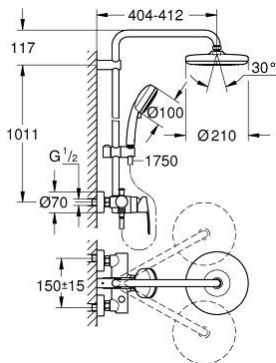

26 224 001 TEMPESTA COSMOPOLITAN SYSTEM 210 SHOWER SYSTEM WITH SINGLE LEVER MIXER FOR WALL MOUNTING

PRODUCT DESCRIPTION

- Colour: chrome
- consisting of:
 - horizontal swivable 390 mm shower arm
 - exposed single-lever shower mixer with diverter
 - allows change between:
 - head shower Tempesta 210 (26 408)
 - spray pattern: Rain
 - with ball joint
 - rotation angle $\pm 15^\circ$
 - hand shower Tempesta Cosmopolitan 100 (27 571 001)
 - 2 spray patterns: Rain, Jet
 - adjustable in height with gliding element
 - Rotaflex TwistStop shower hose 1.750 mm 1/2" x 1/2" (28 410)
 - GROHE SilkMove 46 mm ceramic cartridge
 - GROHE DreamSpray - perfect spray pattern
 - GROHE LongLife finish
 - GROHE SpeedClean - effortless limescale removal
 - Inner WaterGuide - inner insulation for surface protection
 - TwistStop - to prevent hose from twisting
 - suitable for instantaneous heaters from 18 kW/h
 - minimum flow rate 7 l/min.

26 224 001 TEMPESTA COSMOPOLITAN SYSTEM 210 SHOWER SYSTEM WITH SINGLE LEVER MIXER FOR WALL MOUNTING

SELECT SPARE PART: , April 2018 – now

- 1: Lever (Spare part-nr. 46726000)
- 2: Shield (Spare part-nr. 46025000)
- 3: Cartridge (Spare part-nr. 46048000)
- 4: Diverter knob (Spare part-nr. 65648000)
- 5: Diverter (Spare part-nr. 65655000)
- 6: Non-return valve (Spare part-nr. 08565000)
- 7: Screw joint (Spare part-nr. 45044000)
- 8: S-union (Spare part-nr. 12662000)
- 9: Sliding piece (Spare part-nr. 12140000)
- 10: Dirt strainer (Spare part-nr. 0700200M)
- 11: Outlet shower holder (Spare part-nr. 48423000)
- 12: Fibre seal dia. 12x2 mm (Spare part-nr. 0138900M)
- 13: Dirt strainer (Spare part-nr. 48007000)
- 14: Shower system pipe for retrofitting (Spare part-nr. 48053000)*
- 15: Shower system pipe for retrofitting (Spare part-nr. 48054000)*
- 16: Special spanner (Spare part-nr. 19377000)*
- 17: Temperature limiter (Spare part-nr. 46375000)*