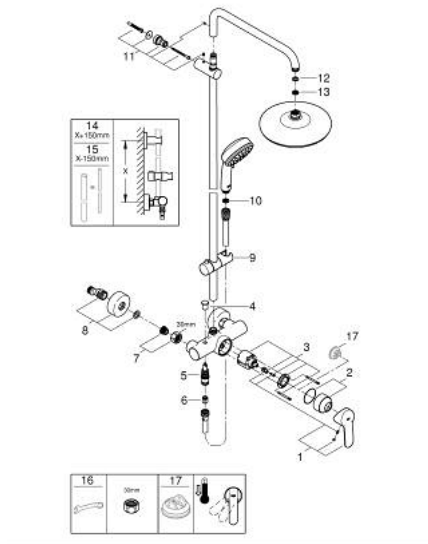

26 224 001 TEMPESTA COSMOPOLITAN SYSTEM 210 SHOWER SYSTEM WITH SINGLE LEVER MIXER FOR WALL MOUNTING

PRODUCT DESCRIPTION

- Colour: chrome
- consisting of:
 - horizontal swivable 390 mm shower arm
 - exposed single-lever shower mixer with diverter
 - allows change between:
 - head shower Tempesta 210 (26 408)
 - spray pattern: Rain
 - with ball joint
 - rotation angle $\pm 15^\circ$
 - hand shower Tempesta Cosmopolitan 100 (27 571 001)
 - 2 spray patterns: Rain, Jet
 - adjustable in height with gliding element
 - Rotaflex TwistStop shower hose 1.750 mm 1/2" x 1/2" (28 410)
 - GROHE SilkMove 46 mm ceramic cartridge
 - GROHE DreamSpray - perfect spray pattern
 - GROHE LongLife finish
 - GROHE SpeedClean - effortless limescale removal
 - Inner WaterGuide - inner insulation for surface protection
 - TwistStop - to prevent hose from twisting
 - suitable for instantaneous heaters from 18 kW/h
 - minimum flow rate 7 l/min.

26 224 001 TEMPESTA COSMOPOLITAN SYSTEM 210 SHOWER SYSTEM WITH SINGLE LEVER MIXER FOR WALL MOUNTING

SELECT SPARE PART: , April 2018 – now

- 1: Lever (Spare part-nr. 46726000)
- 2: Shield (Spare part-nr. 46025000)
- 3: Cartridge (Spare part-nr. 46048000)
- 4: Diverter knob (Spare part-nr. 65648000)
- 5: Diverter (Spare part-nr. 65655000)
- 6: Non-return valve (Spare part-nr. 08565000)
- 7: Screw joint (Spare part-nr. 45044000)
- 8: S-union (Spare part-nr. 12662000)
- 9: Sliding piece (Spare part-nr. 12140000)
- 10: Dirt strainer (Spare part-nr. 0700200M)
- 11: Outlet shower holder (Spare part-nr. 48423000)
- 12: Fibre seal dia. 12x2 mm (Spare part-nr. 0138900M)
- 13: Dirt strainer (Spare part-nr. 48007000)
- 14: Shower system pipe for retrofitting (Spare part-nr. 48053000)*
- 15: Shower system pipe for retrofitting (Spare part-nr. 48054000)*
- 16: Special spanner (Spare part-nr. 19377000)*
- 17: Temperature limiter (Spare part-nr. 46375000)*