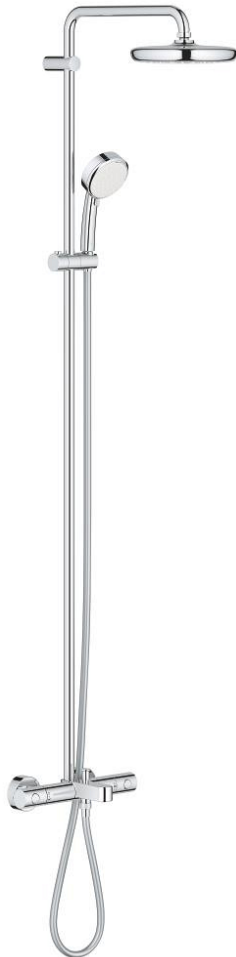

26 223 001 TEMPESTA COSMOPOLITAN SYSTEM 210 SHOWER SYSTEM WITH BATH THERMOSTAT FOR WALL MOUNTING

PRODUCT DESCRIPTION

- Colour: chrome
- consisting of:
 - horizontal swivable 390 mm shower arm
 - exposed thermostat Grohtherm 1000 Cosmopolitan with Aquadimmer function
 - allows change between:
 - head shower Tempesta 210 (26 408)
 - spray pattern: Rain
 - with ball joint
 - rotation angle $\pm 15^\circ$
 - bath inlet
 - separate diverter for hand shower
 - hand shower Tempesta Cosmopolitan 100 (27 571 001)
 - 2 spray patterns: Rain, Jet
 - adjustable in height with gliding element
 - Rotaflex TwistStop shower hose 1.750 mm 1/2" x 1/2" (28 410)
 - GROHE TurboStat - compact cartridge with wax thermoelement
 - GROHE SafeStop - safety button at 38°C
 - GROHE SafeStop Plus - optional temperature limiter at 43°C included
 - GROHE DreamSpray - perfect spray pattern
 - GROHE LongLife finish
 - GROHE SpeedClean - effortless limescale removal
 - Inner WaterGuide - inner insulation for surface protection
 - TwistStop - to prevent hose from twisting
 - suitable for instantaneous heaters from 18 kW/h
 - minimum flow rate 7 l/min.