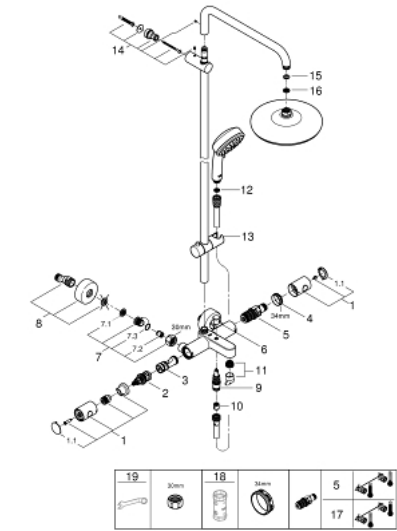

26 223 001 TEMPESTA COSMOPOLITAN SYSTEM 210 SHOWER SYSTEM WITH BATH THERMOSTAT FOR WALL MOUNTING

SELECT SPARE PART: , April 2018 – now

- 1: Costa metal handle 1/2" (Spare part-nr. 47984000)
- 1.1: Cap (Spare part-nr. 6458500M)
- 2: Aquadimmer (Spare part-nr. 47364000)
- 3: Water flow (Spare part-nr. 47887000)
- 4: Fitting ring (Spare part-nr. 47743000)
- 5: Thermostatic compact cartridge 1/2" (Spare part-nr. 47439000)
- 6: Diverter knob (Spare part-nr. 65648000)
- 7: Non-return valve (Spare part-nr. 47189000)
- 7.1: Dirt strainer (Spare part-nr. 0726400M)
- 7.2: Non-return valve (Spare part-nr. 08565000)
- 7.3: O-ring $\varnothing 17 \times \varnothing 2$ (Spare part-nr. 0305500M)
- 8: S-union (Spare part-nr. 12662000)
- 9: Diverter (Spare part-nr. 65655000)
- 10: Non-return valve (Spare part-nr. 08565000)
- 11: Mousseur (Spare part-nr. 13926000)
- 12: Dirt strainer (Spare part-nr. 0700200M)
- 13: Sliding piece (Spare part-nr. 12140000)
- 14: Outlet shower holder (Spare part-nr. 48423000)
- 15: Fibre seal dia. 12x2 mm (Spare part-nr. 0138900M)
- 16: Dirt strainer (Spare part-nr. 48007000)
- 17: GROHE TurboStat cartridge 1/2" (Spare part-nr. 47175000)*
- 18: Socket spanner (Spare part-nr. 19332000)*
- 19: Special spanner (Spare part-nr. 19377000)*