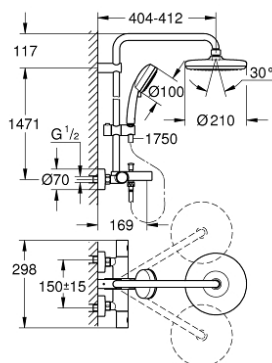

26 223 001 TEMPESTA COSMOPOLITAN SYSTEM 210 SHOWER SYSTEM WITH BATH THERMOSTAT FOR WALL MOUNTING

PRODUCT DESCRIPTION

- Colour: chrome
- consisting of:
  - horizontal swivable 390 mm shower arm
  - exposed thermostat Grohtherm 1000 Cosmopolitan with Aquadimmer function
  - allows change between:
    - head shower Tempesta 210 (26 408)
    - spray pattern: Rain
  - with ball joint
  - rotation angle $\pm 15^\circ$
  - bath inlet
  - separate diverter for hand shower
  - hand shower Tempesta Cosmopolitan 100 (27 571 001)
  - 2 spray patterns: Rain, Jet
  - adjustable in height with gliding element
  - Rotaflex TwistStop shower hose 1.750 mm 1/2" x 1/2" (28 410)
  - GROHE TurboStat - compact cartridge with wax thermoelement
  - GROHE SafeStop - safety button at 38°C
  - GROHE SafeStop Plus - optional temperature limiter at 43°C included
  - GROHE DreamSpray - perfect spray pattern
  - GROHE LongLife finish
  - GROHE SpeedClean - effortless limescale removal
  - Inner WaterGuide - inner insulation for surface protection
  - TwistStop - to prevent hose from twisting
  - suitable for instantaneous heaters from 18 kW/h
  - minimum flow rate 7 l/min.