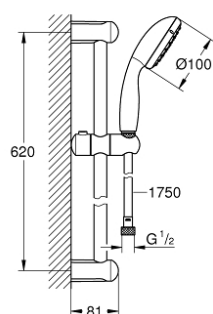

26 196 000 VITALIO GO 100 SHOWER RAIL SET 1 SPRAY

PRODUCT DESCRIPTION

- Colour: chrome
- consisting of:
 - hand shower Vitalio Go 100 (26 189)
 - maximum flow rate (at 3 bar): 16 l/min
 - shower rail 620 mm
 - shower hose Vitalioflex Trend 1750 mm 1/2" x 1/2" (28 742)
- GROHE DreamSpray - perfect spray pattern
- GROHE LongLife finish
- GROHE SpeedClean - effortless limescale removal
- Inner WaterGuide - inner insulation for surface protection
- ShockProof silicone ring prevents damages caused by shower falling
- suitable for instantaneous heater
- min. recommended pressure 1.0 bar
- suitable for screwing (including screws and dowels)
- 5 color packaging

26 196 000 **VITALIO GO 100 SHOWER RAIL SET 1 SPRAY**

SELECT SPARE PART: , March 2014 – now

1: Outlet shower holder (Spare part-nr. 48098000)

2: Sliding piece (Spare part-nr. 48099000)

3: Dirt strainer (Spare part-nr. 0700200M)