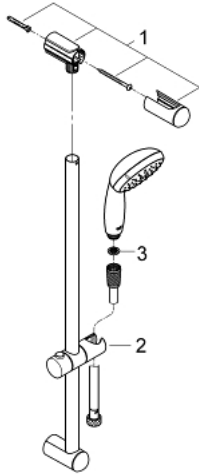

26 196 000 VITALIO GO 100 SHOWER RAIL SET 1 SPRAY

PRODUCT DESCRIPTION

- Colour: chrome
- consisting of:
 - hand shower Vitalio Go 100 (26 189)
 - maximum flow rate (at 3 bar): 16 l/min
 - shower rail 620 mm
 - shower hose Vitalioflex Trend 1750 mm 1/2" x 1/2" (28 742)
- GROHE DreamSpray - perfect spray pattern
- GROHE LongLife finish
- GROHE SpeedClean - effortless limescale removal
- Inner WaterGuide - inner insulation for surface protection
- ShockProof silicone ring prevents damages caused by shower falling
- suitable for instantaneous heater
- min. recommended pressure 1.0 bar
- suitable for screwing (including screws and dowels)
- 5 color packaging

26 196 000 **VITALIO GO 100 SHOWER RAIL SET 1 SPRAY**

SELECT SPARE PART: , March 2014 – now

1: Outlet shower holder (Spare part-nr. 48098000)

2: Sliding piece (Spare part-nr. 48099000)

3: Dirt strainer (Spare part-nr. 0700200M)