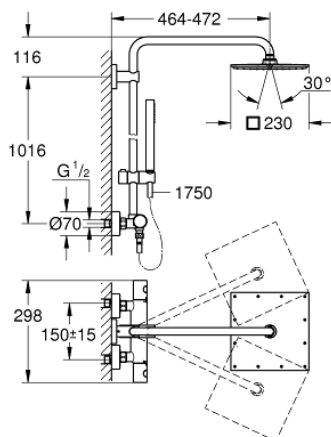

26 187 000 EUPHORIA SYSTEM 230 SHOWER SYSTEM WITH THERMOSTAT FOR WALL MOUNTING

PRODUCT DESCRIPTION

- Colour: chrome
- consisting of:
 - horizontal swivable 450 mm shower arm
 - exposed thermostat with Aquadimmer function
 - allows change between:
 - head shower 230 (27 479 000)
 - material: metal
 - spray pattern: Rain
 - maximum flow rate (at 3 bar): 11.5 l/min
 - with ball joint
 - rotation angle $\pm 15^\circ$
 - hand shower Euphoria Cube Stick (27 698 000)
 - maximum flow rate (at 3 bar): 12.5 l/min
 - adjustable in height with gliding element (12 140 000)
 - shower hose Silverflex 1750 mm 1/2" x 1/2" (28 388)
 - maximum flow rate system (at 3 bar): 12.5 l/min
 - GROHE TurboStat - compact cartridge with wax thermoelement
 - GROHE SafeStop - safety button at 38°C
 - GROHE SafeStop Plus - optional temperature limiter at 43°C included
 - GROHE DreamSpray - perfect spray pattern
 - GROHE LongLife finish
 - GROHE SpeedClean - effortless limescale removal
 - Inner WaterGuide - inner insulation for surface protection
 - TwistStop - to prevent hose from twisting
 - GROHE MetalGrip ergonomically shaped metal handles
 - suitable for instantaneous heaters from 18 kW/h
 - minimum flow rate 5 l/min.
 - optional upgrade: GROHE EasyReach tray (26 362), sold separately