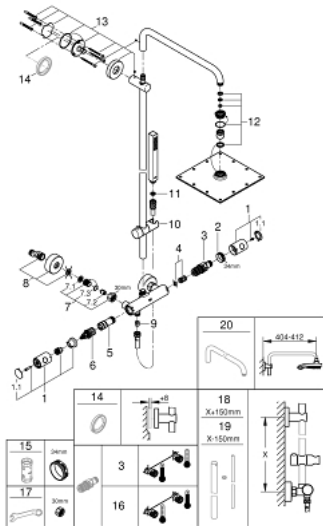

26 187 000 EUPHORIA SYSTEM 230 SHOWER SYSTEM WITH THERMOSTAT FOR WALL MOUNTING

SELECT SPARE PART: , July 2017 – now

1. 1: Costa metal handle 1/2" (Spare part-nr. 47984000)
   - 1.1: Cap (Spare part-nr. 6458500M)
   - 2: Fitting ring (Spare part-nr. 47743000)
   - 3: Thermostatic compact cartridge 1/2" (Spare part-nr. 47439000)
   - 4: Sound absorber (Spare part-nr. 47398000)
   - 5: Water flow (Spare part-nr. 47751000)
   - 6: Aquadimmer (Spare part-nr. 12433000)
   - 7: Non-return valve (Spare part-nr. 47189000)
   - 7.1: Dirt strainer (Spare part-nr. 0726400M)
   - 7.2: Non-return valve (Spare part-nr. 08565000)
   - 7.3: O-ring $\varnothing 17 \times \varnothing 2$ (Spare part-nr. 0305500M)
   - 8: S-union (Spare part-nr. 12662000)
   - 9: Non-return valve (Spare part-nr. 08565000)
   - 10: Sliding piece (Spare part-nr. 12140000)
   - 11: Dirt strainer (Spare part-nr. 0700200M)
   - 12: Inlet valve assembly (Spare part-nr. 48471000)
   - 13: Outlet shower holder (Spare part-nr. 48279000)
   - 14: Compensation disc (Spare part-nr. 27180000)*
   - 15: Socket spanner (Spare part-nr. 19332000)*
   - 16: GROHE TurboStat cartridge 1/2" (Spare part-nr. 47175000)*
   - 17: Special spanner (Spare part-nr. 19377000)*
   - 18: Shower system pipe for retrofitting (Spare part-nr. 48053000)*
   - 19: Shower system pipe for retrofitting (Spare part-nr. 48054000)*
   - 20: Shower arm for shower systems (Spare part-nr. 14047000)*
2. Optional accessories