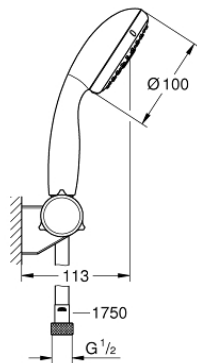

26 182 000 VITALIO START 100 WALL HOLDER SET 3 SPRAYS

PRODUCT DESCRIPTION

- Colour: chrome
- consisting of:
 - hand shower Vitalio Start 100 3 sprays (27 953)
 - wall shower holder Vitalio Universal, adjustable (26 183)
 - shower hose Vitalioflex Trend 1750 mm 1/2" x 1/2" (28 742)
 - GROHE EcoJoy 9.5 l/min flow limiter
 - GROHE DreamSpray - perfect spray pattern
 - GROHE LongLife finish
 - GROHE SpeedClean - effortless limescale removal
 - Inner WaterGuide - inner insulation for surface protection
 - ShockProof silicone ring prevents damages caused by shower falling
 - suitable for instantaneous heater
 - 5 colour packaging with product window

26 182 000 VITALIO START 100 WALL HOLDER SET 3 SPRAYS

SELECT SPARE PART: , November 2013 – now

1: Dirt strainer (Spare part-nr. 0700200M)

2: Cap (Spare part-nr. 45652P00)