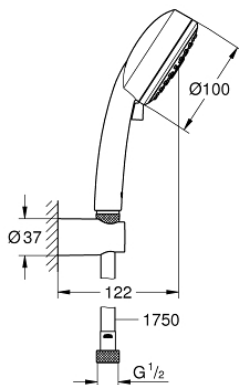

26 176 000 VITALIO COMFORT 100 WALL HOLDER SET 3 SPRAYS

PRODUCT DESCRIPTION

- Colour: chrome
- consisting of:
 - hand shower Vitalio Comfort 110, 3 sprays (26 092)
 - wall shower holder Vitalio Universal, non-adjustable (26 102 000)
 - shower hose Vitalioflex Trend 1750 mm 1/2" x 1/2" (28 742)
 - GROHE EcoJoy 9.5 l/min flow limiter
 - GROHE DreamSpray - perfect spray pattern
 - GROHE LongLife finish
 - GROHE SpeedClean - effortless limescale removal
 - Inner WaterGuide - inner insulation for surface protection
- suitable for screwing (including screws and dowels) or gluing (GROHE QuickGlue S1 41 246 000 sold separately)
- holding force: max. 20 kg
- the specified holding capacity is valid for static (slowly applied) load and intended use only
- suitable for instantaneous heater
- 5 color packaging

26 176 000 **VITALIO COMFORT 100 WALL HOLDER SET 3 SPRAYS**

SELECT SPARE PART: , October 2013 – now

1: Dirt strainer (Spare part-nr. 0700200M)