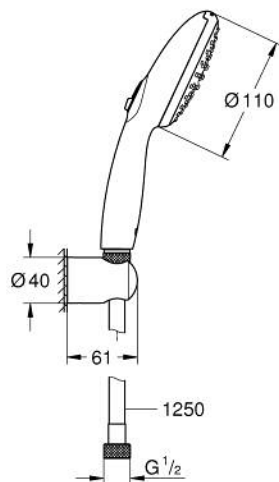

26 164 003 TEMPESTA 110 WALL HOLDER SET 2 SPRAYS (RAIN, JET)

PRODUCT DESCRIPTION

- Colour: chrome
- consisting of:
 - hand shower Tempesta 110 (26 161)
 - maximum flow rate (at 3 bar): 7.4 l/min
 - wall shower holder Tempesta, non-adjustable (28 605)
 - Relaxaflex hose 1250 mm 1/2" x 1/2" (28 150)
- GROHE EcoJoy - less water, perfect flow
- GROHE SmartSwitch - easily rotate the dial to enjoy your preferred spray option
- GROHE DreamSpray - perfect spray pattern
- GROHE LongLife finish
- GROHE SpeedClean - effortless limescale removal
- Inner WaterGuide - inner insulation for surface protection
- ShockProof silicone ring prevents damages caused by shower falling
- min. recommended pressure 1.0 bar
- suitable for instantaneous heater
- professional edition

26 164 003 **TEMPESTA 110 WALL HOLDER SET 2 SPRAYS (RAIN, JET)**

SELECT SPARE PART: , November 2021 – now

1: Dirt strainer (Spare part-nr. 0700200M)