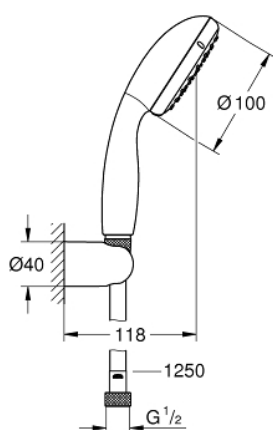

26 164 001 TEMPESTA 100 WALL HOLDER SET 2 SPRAYS

PRODUCT DESCRIPTION

- Colour: chrome
- consisting of:
 - hand shower (26 161)
 - wall shower holder (28 605)
- not adjustable
- Relaxaflex hose 1250 mm 1/2" x 1/2" (28 150)
- GROHE EcoJoy 9.5 l/min flow limiter
- GROHE DreamSpray - perfect spray pattern
- GROHE LongLife finish
- GROHE SpeedClean - effortless limescale removal
- Inner WaterGuide - inner insulation for surface protection
- ShockProof silicone ring prevents damages caused by shower falling
- suitable for instantaneous heater
- min. recommended pressure 1.0 bar

26 164 001 **TEMPESTA 100 WALL HOLDER SET 2 SPRAYS**

SELECT SPARE PART: , March 2017 – now

1: Dirt strainer (Spare part-nr. 0700200M)