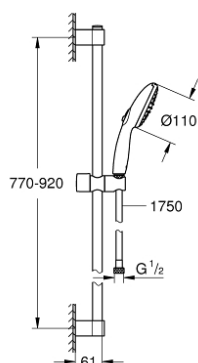

## 26 163 003 TEMPESTA 110 SHOWER RAIL SET 2 SPRAYS (RAIN, JET)

### PRODUCT DESCRIPTION

- Colour: chrome
- consisting of:
  - hand shower Tempesta 110 (26 161)
  - maximum flow rate (at 3 bar): 7.4 l/min
  - shower rail, 900 mm (27 524)
  - Relaxaflex hose 1750 mm 1/2" x 1/2" (28 154)
  - GROHE EcoJoy - less water, perfect flow
  - GROHE SmartSwitch - easily rotate the dial to enjoy your preferred spray option
  - GROHE DreamSpray - perfect spray pattern
  - GROHE LongLife finish
- Flexible Installation - 1 adjustable bracket for existing drill holes
- adjustable rail holder (turn and glide shower holder)
- GROHE SpeedClean - effortless limescale removal
- Inner WaterGuide - inner insulation for surface protection
- ShockProof silicone ring prevents damages caused by shower falling
- min. recommended pressure 1.0 bar
- suitable for instantaneous heater
- professional edition

## 26 163 003 TEMPESTA 110 SHOWER RAIL SET 2 SPRAYS (RAIN, JET)

**SELECT SPARE PART:** , November 2021 – now

1: Outlet shower holder (Spare part-nr. 48607000)

2: Sliding piece (Spare part-nr. 48609000)

3: Outlet shower holder (Spare part-nr. 48608000)