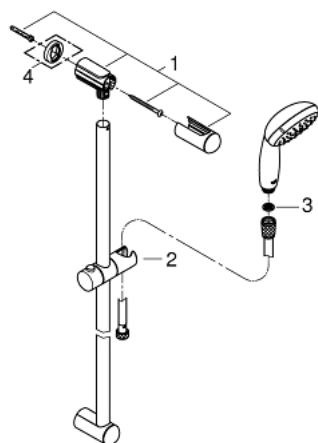

26 163 001 TEMPESTA 100 SHOWER RAIL SET 2 SPRAYS

PRODUCT DESCRIPTION

- Colour: chrome
- consisting of:
 - hand shower (26 161)
 - shower rail, 900 mm (27 524)
 - Relaxaflex hose 1750 mm 1/2" x 1/2" (28 154)
 - GROHE EcoJoy 9.5 l/min flow limiter
 - GROHE DreamSpray - perfect spray pattern
 - GROHE LongLife finish
 - GROHE SpeedClean - effortless limescale removal
 - Inner WaterGuide - inner insulation for surface protection
 - ShockProof silicone ring prevents damages caused by shower falling
- suitable for instantaneous heater
- min. recommended pressure 1.0 bar

26 163 001 TEMPESTA 100 SHOWER RAIL SET 2 SPRAYS

SELECT SPARE PART: , March 2017 – now

1: Outlet shower holder (Spare part-nr. 48098000)

2: Sliding piece (Spare part-nr. 48099000)

3: Dirt strainer (Spare part-nr. 0700200M)

4: Compensation disc (Spare part-nr. 48051000)*

* Optional accessories