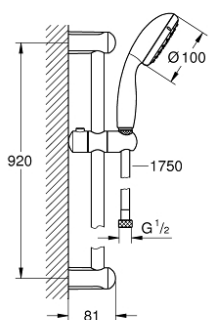

26 163 001 TEMPESTA 100 SHOWER RAIL SET 2 SPRAYS

PRODUCT DESCRIPTION

- Colour: chrome
- consisting of:
 - hand shower (26 161)
 - shower rail, 900 mm (27 524)
 - Relaxaflex hose 1750 mm 1/2" x 1/2" (28 154)
 - GROHE EcoJoy 9.5 l/min flow limiter
 - GROHE DreamSpray - perfect spray pattern
 - GROHE LongLife finish
 - GROHE SpeedClean - effortless limescale removal
 - Inner WaterGuide - inner insulation for surface protection
 - ShockProof silicone ring prevents damages caused by shower falling
- suitable for instantaneous heater
- min. recommended pressure 1.0 bar

26 163 001 TEMPESTA 100 SHOWER RAIL SET 2 SPRAYS

SELECT SPARE PART: , March 2017 – now

1: Outlet shower holder (Spare part-nr. 48098000)

2: Sliding piece (Spare part-nr. 48099000)

3: Dirt strainer (Spare part-nr. 0700200M)