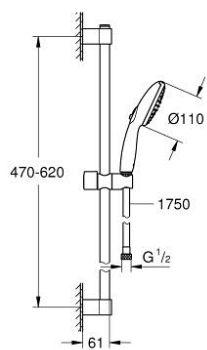

26 162 003 TEMPESTA 110 SHOWER RAIL SET 2 SPRAYS (RAIN, JET)

PRODUCT DESCRIPTION

- Colour: chrome
- consisting of:
 - hand shower Tempesta 110 (26 161)
 - maximum flow rate (at 3 bar): 7.4 l/min
 - shower rail, 600 mm (27 523)
 - Relaxaflex hose 1750 mm 1/2" x 1/2" (28 154)
 - GROHE EcoJoy - less water, perfect flow
 - GROHE SmartSwitch - easily rotate the dial to enjoy your preferred spray option
 - GROHE DreamSpray - perfect spray pattern
 - GROHE LongLife finish
- Flexible Installation - 1 adjustable bracket for existing drill holes
- adjustable rail holder (turn and glide shower holder)
- GROHE SpeedClean - effortless limescale removal
- Inner WaterGuide - inner insulation for surface protection
- ShockProof silicone ring prevents damages caused by shower falling
- min. recommended pressure 1.0 bar
- suitable for instantaneous heater
- professional edition

26 162 003 TEMPESTA 110 SHOWER RAIL SET 2 SPRAYS (RAIN, JET)

SELECT SPARE PART: , April 2020 – now

1: Outlet shower holder (Spare part-nr. 48607000)

2: Sliding piece (Spare part-nr. 48609000)

3: Outlet shower holder (Spare part-nr. 48608000)