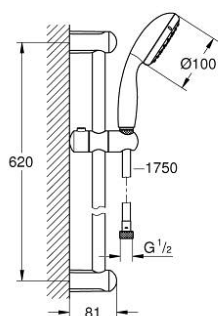

26 162 001 TEMPESTA 100 SHOWER RAIL SET 2 SPRAYS

PRODUCT DESCRIPTION

- Colour: chrome
- consisting of:
 - hand shower (26 161)
 - shower rail, 600 mm (27 523)
 - Relaxaflex hose 1750 mm 1/2" x 1/2" (28 154)
 - GROHE EcoJoy 9.5 l/min flow limiter
 - GROHE DreamSpray - perfect spray pattern
 - GROHE LongLife finish
 - GROHE SpeedClean - effortless limescale removal
 - ShockProof silicone ring prevents damages caused by shower falling
 - Inner WaterGuide - inner insulation for surface protection
- suitable for instantaneous heater
- min. recommended pressure 1.0 bar

26 162 001 TEMPESTA 100 SHOWER RAIL SET 2 SPRAYS

SELECT SPARE PART: , March 2017 – now

1: Outlet shower holder (Spare part-nr. 48098000)

2: Sliding piece (Spare part-nr. 48099000)

3: Dirt strainer (Spare part-nr. 0700200M)