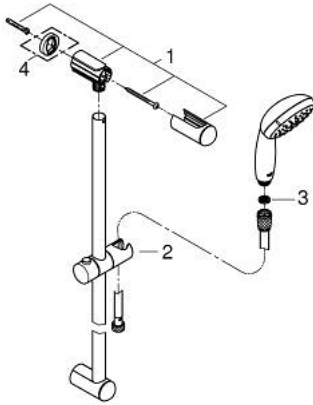

26 162 001 TEMPESTA 100 SHOWER RAIL SET 2 SPRAYS

PRODUCT DESCRIPTION

- Colour: chrome
- consisting of:
 - hand shower (26 161)
 - shower rail, 600 mm (27 523)
 - Relaxaflex hose 1750 mm 1/2" x 1/2" (28 154)
 - GROHE EcoJoy 9.5 l/min flow limiter
 - GROHE DreamSpray - perfect spray pattern
 - GROHE LongLife finish
 - GROHE SpeedClean - effortless limescale removal
 - ShockProof silicone ring prevents damages caused by shower falling
 - Inner WaterGuide - inner insulation for surface protection
- suitable for instantaneous heater
- min. recommended pressure 1.0 bar

26 162 001 TEMPESTA 100 SHOWER RAIL SET 2 SPRAYS

SELECT SPARE PART: , March 2017 – now

1: Outlet shower holder (Spare part-nr. 48098000)

2: Sliding piece (Spare part-nr. 48099000)

3: Dirt strainer (Spare part-nr. 0700200M)