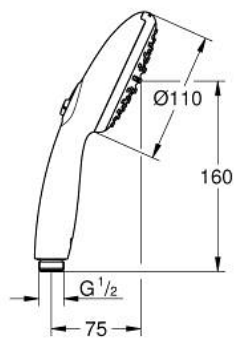

26 161 003 TEMPESTA 110 HAND SHOWER 2 SPRAYS

PRODUCT DESCRIPTION

- Colour: chrome
- spray patterns: Rain, Jet
- maximum flow rate (at 3 bar): 7.4 l/min
- GROHE EcoJoy - less water, perfect flow
- GROHE SmartSwitch - easily rotate the dial to enjoy your preferred spray option
- GROHE DreamSpray - perfect spray pattern
- GROHE LongLife finish
- GROHE SpeedClean - effortless limescale removal
- Inner WaterGuide - inner insulation for surface protection
- ShockProof silicone ring prevents damages caused by shower falling
- universal mounting system, fitting all standard shower hoses
- min. recommended pressure 1.0 bar
- suitable for instantaneous heater
- professional edition

26 161 003 TEMPESTA 110 HAND SHOWER 2 SPRAYS

SELECT SPARE PART: , April 2020 – now

1: Dirt strainer (Spare part-nr. 0700200M)