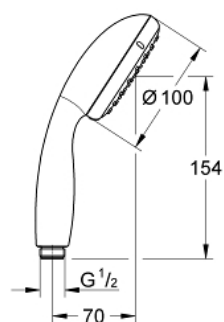

26 161 001 TEMPESTA 100 HAND SHOWER 2 SPRAYS

PRODUCT DESCRIPTION

- Colour: chrome
- spray patterns: Rain, Jet
- GROHE EcoJoy 9,5 l/min flow limiter
- GROHE DreamSpray - perfect spray pattern
- GROHE LongLife finish
- GROHE SpeedClean - effortless limescale removal
- Inner WaterGuide - inner insulation for surface protection
- ShockProof silicone ring prevents damages caused by shower falling
- universal mounting system, fitting all standard shower hoses
- suitable for instantaneous heater
- min. recommended pressure 1.0 bar

26 161 001 TEMPESTA 100 HAND SHOWER 2 SPRAYS

SELECT SPARE PART: , March 2017 – now

1: Dirt strainer (Spare part-nr. 0700200M)