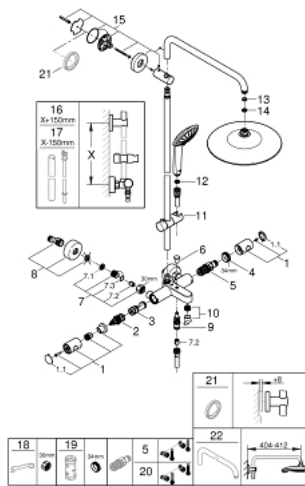

SELECT SPARE PART: , January 2020 – now

- 1: Costa metal handle 1/2" (Spare part-nr. 47984000)
- 1.1: Cap (Spare part-nr. 6458500M)
- 2: Aquadimmer (Spare part-nr. 47364000)
- 3: Water flow (Spare part-nr. 47887000)
- 4: Fitting ring (Spare part-nr. 47743000)
- 5: Thermostatic compact cartridge 1/2" (Spare part-nr. 47439000)
- 6: Diverter knob (Spare part-nr. 65648000)
- 7: Non-return valve (Spare part-nr. 47189000)
- 7.1: Dirt strainer (Spare part-nr. 0726400M)
- 7.2: Non-return valve (Spare part-nr. 08565000)
- 7.3: O-ring $\varnothing 17 \times \varnothing 2$ (Spare part-nr. 0305500M)
- 8: S-union (Spare part-nr. 12662000)
- 9: Diverter (Spare part-nr. 65655000)
- 10: Mousseur (Spare part-nr. 13926000)
- 11: Sliding piece (Spare part-nr. 12140000)
- 12: Dirt strainer (Spare part-nr. 0700200M)
- 13: Fibre seal dia. 12x2 mm (Spare part-nr. 0138900M)
- 14: Dirt strainer (Spare part-nr. 48007000)
- 15: Outlet shower holder (Spare part-nr. 48279000)
- 16: Shower system pipe for retrofitting (Spare part-nr. 48514000)*
- 17: Shower system pipe for retrofitting (Spare part-nr. 48515000)*
- 18: Special spanner (Spare part-nr. 19377000)*
- 19: Socket spanner (Spare part-nr. 19332000)*
- 20: GROHE TurboStat cartridge 1/2" (Spare part-nr. 47175000)*
- 21: Compensation disc (Spare part-nr. 27180000)*
- 22: Shower arm for shower systems (Spare part-nr. 14047000)*