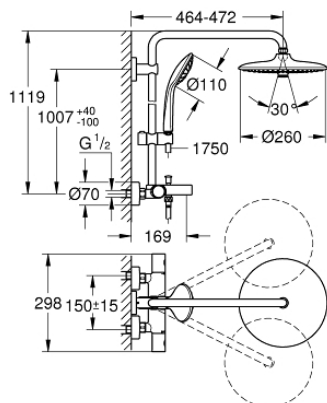

26 114 002 EUPHORIA SYSTEM 260 SHOWER SYSTEM WITH BATH THERMOSTAT FOR WALL MOUNTING

PRODUCT DESCRIPTION (1/2)

- Colour: chrome
- with short shower rail for installation in showers
- consisting of:
 - horizontal swivable 450 mm shower arm
 - exposed thermostat with Aquadimmer function
 - allows change between:
 - head shower Euphoria 260 (26 455)
 - spray patterns: Rain, SmartRain, Jet
 - maximum flow rate (at 3 bar): 12.5 l/min
 - with ball joint
 - rotation angle $\pm 15^\circ$
- bath inlet
- separate diverter for hand shower
- hand shower Euphoria 110 Massage (27 221 000)
 - spray patterns: Rain, Massage, SmartRain
 - maximum flow rate (at 3 bar): 16 l/min
 - adjustable in height with gliding element
- shower hose Silverflex 1750 mm 1/2" x 1/2" (28 388)
 - maximum flow rate system (at 3 bar): 16 l/min (without bath inlet)
- distance between thermostat and upper bracket: 1007 mm
- GROHE TurboStat - compact cartridge with wax thermostatic element
- GROHE SafeStop - safety button at 38°C
- GROHE SafeStop Plus - optional temperature limiter at 43°C included
- GROHE DreamSpray - perfect spray pattern
- GROHE LongLife finish
- GROHE SprayDimmer - stepless flow rate adjustment
- GROHE EcoJoy - less water, perfect flow
- Flexible Installation - 1 adjustable bracket for existing drill holes
- Inner WaterGuide - inner insulation for surface protection
- GROHE SpeedClean - effortless limescale removal
- TwistStop - to prevent hose from twisting
- suitable for instantaneous heaters from 18 kW/h
- minimum flow rate 5 l/min.