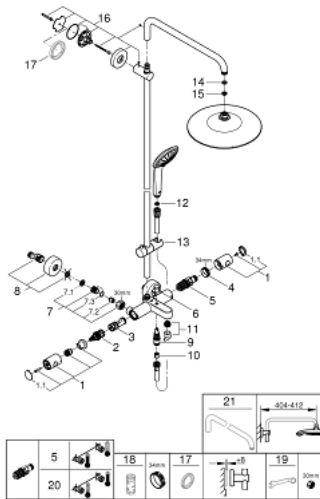

26 114 001 EUPHORIA SYSTEM 260 SHOWER SYSTEM WITH BATH THERMOSTAT FOR WALL MOUNTING

SELECT SPARE PART: , October 2016 – March 2021

- 1: Costa metal handle 1/2" (Spare part-nr. 47984000)
- 1.1: Cap (Spare part-nr. 6458500M)
- 2: Aquadimmer (Spare part-nr. 47364000)
- 3: Water flow (Spare part-nr. 47887000)
- 4: Fitting ring (Spare part-nr. 47743000)
- 5: Thermostatic compact cartridge 1/2" (Spare part-nr. 47439000)
- 6: Diverter knob (Spare part-nr. 65648000)
- 7: Non-return valve (Spare part-nr. 47189000)
- 7.1: Dirt strainer (Spare part-nr. 0726400M)
- 7.2: Non-return valve (Spare part-nr. 08565000)
- 7.3: O-ring $\varnothing 17 \times \varnothing 2$ (Spare part-nr. 0305500M)
- 8: S-union (Spare part-nr. 12662000)
- 9: Diverter (Spare part-nr. 65655000)
- 10: Non-return valve (Spare part-nr. 08565000)
- 11: Mousseur (Spare part-nr. 13926000)
- 12: Dirt strainer (Spare part-nr. 0700200M)
- 13: Sliding piece (Spare part-nr. 12140000)
- 14: Fibre seal dia. 12x2 mm (Spare part-nr. 0138900M)
- 15: Dirt strainer (Spare part-nr. 48007000)
- 16: Outlet shower holder (Spare part-nr. 48279000)
- 17: Compensation disc (Spare part-nr. 27180000)*
- 18: Socket spanner (Spare part-nr. 19332000)*
- 19: Special spanner (Spare part-nr. 19377000)*
- 20: GROHE TurboStat cartridge 1/2" (Spare part-nr. 47175000)*
- 21: Shower arm for shower systems (Spare part-nr. 14047000)*

* Optional accessories