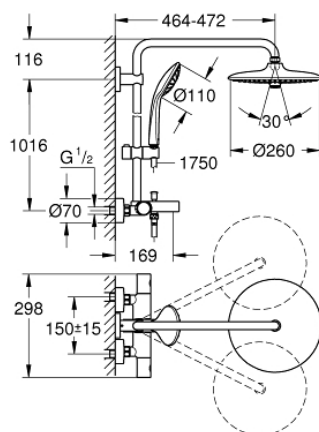

26 114 001 EUPHORIA SYSTEM 260 SHOWER SYSTEM WITH BATH THERMOSTAT FOR WALL MOUNTING

PRODUCT DESCRIPTION

- Colour: chrome
- with short shower rail for installation in showers
- consisting of:
 - horizontal swivable 450 mm shower arm
 - exposed thermostat with Aquadimmer function
- allows change between:
 - head shower Euphoria 260 (26 455)
 - spray patterns: Rain, SmartRain, Jet
- with ball joint
- rotation angle $\pm 15^\circ$
- bath inlet
- separate diverter for hand shower
- hand shower Euphoria 110 Massage (27 221 000)
 - spray patterns: Rain, SmartRain, Massage
- adjustable in height with gliding element
- shower hose Silverflex 1750 mm 1/2" x 1/2" (28 388)
- distance between thermostat and upper bracket: 1016 mm
- GROHE TurboStat - compact cartridge with wax thermoelement
- GROHE SafeStop - safety button at 38°C
- GROHE SafeStop Plus - optional temperature limiter at 43°C included
- GROHE DreamSpray - perfect spray pattern
- GROHE LongLife finish
- GROHE SprayDimmer - stepless flow rate adjustment
- GROHE SpeedClean - effortless limescale removal
- Inner WaterGuide - inner insulation for surface protection
- TwistStop - to prevent hose from twisting
- suitable for instantaneous heaters from 18 kW/h
- minimum flow rate 7 l/min.