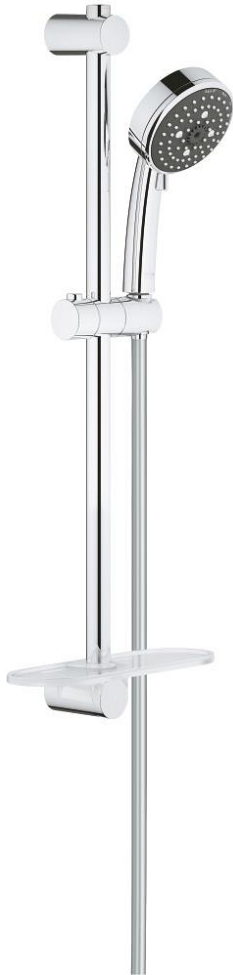

26 098 000 VITALIO COMFORT 100 SHOWER RAIL SET 4 SPRAYS

PRODUCT DESCRIPTION

- Colour: chrome
- consisting of:
 - hand shower Vitalio Comfort 100 (26 094 000)
 - shower rail 600 mm (27 724 000)
 - shower hose Vitalioflex Trend 1750 mm 1/2" x 1/2" (28 742)
 - GROHE EasyReach tray (27 725 000)
 - GROHE EcoJoy 9.5 l/min flow limiter
 - GROHE DreamSpray - perfect spray pattern
 - GROHE LongLife finish
- Flexible Installation - 1 adjustable bracket for existing drill holes
- GROHE SpeedClean - effortless limescale removal
- Inner WaterGuide - inner insulation for surface protection
- suitable for screwing (including screws and dowels) or gluing (GROHE QuickGlue S2 41 245 000 sold separately)
- holding force: max. 20 kg
- the specified holding capacity is valid for static (slowly applied) load and intended use only
- suitable for instantaneous heater
- 5 color packaging

26 098 000 **VITALIO COMFORT 100 SHOWER RAIL SET 4 SPRAYS**

SELECT SPARE PART: , February 2013 – now

1: Outlet shower holder (Spare part-nr. 48095000)

2: Sliding piece (Spare part-nr. 12140000)

3: Outlet shower holder (Spare part-nr. 48097000)

4: Dirt strainer (Spare part-nr. 0700200M)