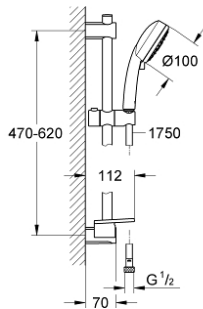

26 098 000 VITALIO COMFORT 100 SHOWER RAIL SET 4 SPRAYS

PRODUCT DESCRIPTION

- Colour: chrome
- consisting of:
 - hand shower Vitalio Comfort 100 (26 094 000)
 - shower rail 600 mm (27 724 000)
 - shower hose Vitalioflex Trend 1750 mm 1/2" x 1/2" (28 742)
 - GROHE EasyReach tray (27 725 000)
 - GROHE EcoJoy 9.5 l/min flow limiter
 - GROHE DreamSpray - perfect spray pattern
 - GROHE LongLife finish
- Flexible Installation - 1 adjustable bracket for existing drill holes
- GROHE SpeedClean - effortless limescale removal
- Inner WaterGuide - inner insulation for surface protection
- suitable for screwing (including screws and dowels) or gluing (GROHE QuickGlue S2 41 245 000 sold separately)
- holding force: max. 20 kg
- the specified holding capacity is valid for static (slowly applied) load and intended use only
- suitable for instantaneous heater
- 5 color packaging

26 098 000 **VITALIO COMFORT 100 SHOWER RAIL SET 4 SPRAYS**

SELECT SPARE PART: , February 2013 – now

1: Outlet shower holder (Spare part-nr. 48095000)

2: Sliding piece (Spare part-nr. 12140000)

3: Outlet shower holder (Spare part-nr. 48097000)

4: Dirt strainer (Spare part-nr. 0700200M)