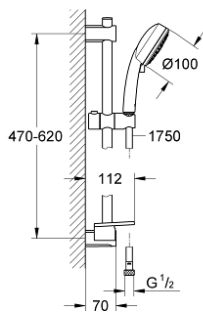

26 097 000 VITALIO COMFORT 100 SHOWER RAIL SET 3 SPRAYS

PRODUCT DESCRIPTION

- Colour: chrome
- consisting of:
 - hand shower Vitalio Comfort 100 (26 093 000)
 - shower rail 600 mm (27 724 000)
 - shower hose Vitalioflex Trend 1750 mm 1/2" x 1/2" (28 742)
 - GROHE EasyReach tray (27 725 000)
 - GROHE EcoJoy 9.5 l/min flow limiter
 - GROHE DreamSpray - perfect spray pattern
 - GROHE LongLife finish
- Flexible Installation - 1 adjustable bracket for existing drill holes
- GROHE SpeedClean - effortless limescale removal
- Inner WaterGuide - inner insulation for surface protection
- suitable for screwing (including screws and dowels) or gluing (GROHE QuickGlue S2 41 245 000 sold separately)
- holding force: max. 20 kg
- the specified holding capacity is valid for static (slowly applied) load and intended use only
- suitable for instantaneous heater
- min. recommended pressure 1.0 bar
- 5 colour packaging with product window

26 097 000 VITALIO COMFORT 100 SHOWER RAIL SET 3 SPRAYS

SELECT SPARE PART: , February 2013 – now

1: Outlet shower holder (Spare part-nr. 48095000)

2: Sliding piece (Spare part-nr. 12140000)

3: Outlet shower holder (Spare part-nr. 48097000)