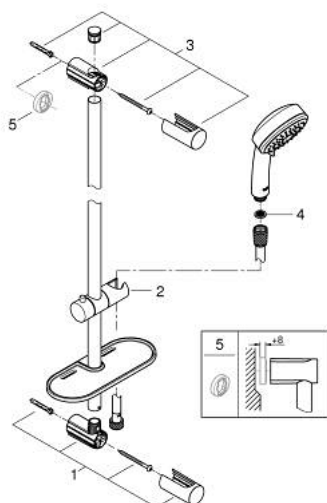

26 097 000 VITALIO COMFORT 100 SHOWER RAIL SET 3 SPRAYS

PRODUCT DESCRIPTION

- Colour: chrome
- consisting of:
 - hand shower Vitalio Comfort 100 (26 093 000)
 - shower rail 600 mm (27 724 000)
 - shower hose Vitalioflex Trend 1750 mm 1/2" x 1/2" (28 742)
 - GROHE EasyReach tray (27 725 000)
 - GROHE EcoJoy 9.5 l/min flow limiter
 - GROHE DreamSpray - perfect spray pattern
 - GROHE LongLife finish
- Flexible Installation - 1 adjustable bracket for existing drill holes
- GROHE SpeedClean - effortless limescale removal
- Inner WaterGuide - inner insulation for surface protection
- suitable for screwing (including screws and dowels) or gluing (GROHE QuickGlue S2 41 245 000 sold separately)
- holding force: max. 20 kg
- the specified holding capacity is valid for static (slowly applied) load and intended use only
- suitable for instantaneous heater
- min. recommended pressure 1.0 bar
- 5 colour packaging with product window

26 097 000 VITALIO COMFORT 100 SHOWER RAIL SET 3 SPRAYS

SELECT SPARE PART: , February 2013 – now

1: Outlet shower holder (Spare part-nr. 48095000)

2: Sliding piece (Spare part-nr. 12140000)

3: Outlet shower holder (Spare part-nr. 48097000)