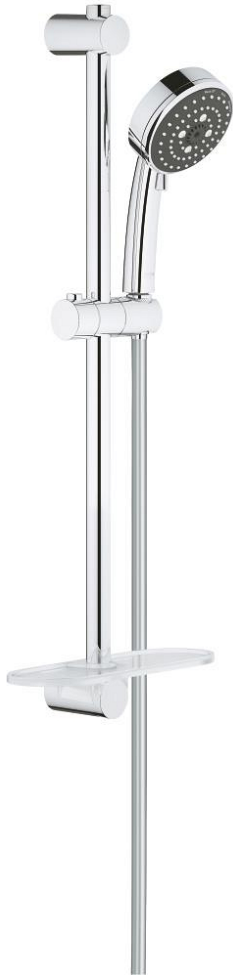

26 097 000 VITALIO COMFORT 100 SHOWER RAIL SET 3 SPRAYS

PRODUCT DESCRIPTION

- Colour: chrome
- consisting of:
 - hand shower Vitalio Comfort 100 (26 093 000)
 - shower rail 600 mm (27 724 000)
 - shower hose Vitalioflex Trend 1750 mm 1/2" x 1/2" (28 742)
 - GROHE EasyReach tray (27 725 000)
 - GROHE EcoJoy 9.5 l/min flow limiter
 - GROHE DreamSpray - perfect spray pattern
 - GROHE LongLife finish
- Flexible Installation - 1 adjustable bracket for existing drill holes
- GROHE SpeedClean - effortless limescale removal
- Inner WaterGuide - inner insulation for surface protection
- suitable for screwing (including screws and dowels) or gluing (GROHE QuickGlue S2 41 245 000 sold separately)
- holding force: max. 20 kg
- the specified holding capacity is valid for static (slowly applied) load and intended use only
- suitable for instantaneous heater
- min. recommended pressure 1.0 bar
- 5 colour packaging with product window

26 097 000 VITALIO COMFORT 100 SHOWER RAIL SET 3 SPRAYS

SELECT SPARE PART: , February 2013 – now

1: Outlet shower holder (Spare part-nr. 48095000)

2: Sliding piece (Spare part-nr. 12140000)

3: Outlet shower holder (Spare part-nr. 48097000)

4: Dirt strainer (Spare part-nr. 0700200M)

5: Compensation disc (Spare part-nr. 48051000)*

* Optional accessories