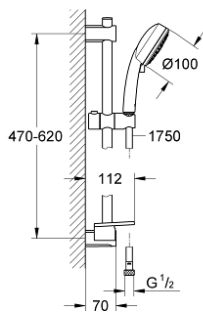

26 096 000 VITALIO COMFORT 100 SHOWER RAIL SET 3 SPRAYS

PRODUCT DESCRIPTION

- Colour: chrome
- consisting of:
 - hand shower Vitalio Comfort 100 (26 092 000)
 - shower rail 600 mm (27 724 000)
 - shower hose Vitalioflex Trend 1750 mm 1/2" x 1/2" (28 742)
 - GROHE EasyReach tray (27 725 000)
 - GROHE EcoJoy 9.5 l/min flow limiter
 - GROHE DreamSpray - perfect spray pattern
 - GROHE LongLife finish
- Flexible Installation - 1 adjustable bracket for existing drill holes
- GROHE SpeedClean - effortless limescale removal
- Inner WaterGuide - inner insulation for surface protection
- suitable for screwing (including screws and dowels) or gluing (GROHE QuickGlue S2 41 245 000 sold separately)
- holding force: max. 20 kg
- the specified holding capacity is valid for static (slowly applied) load and intended use only
- suitable for instantaneous heater
- 5 color packaging

26 096 000 VITALIO COMFORT 100 SHOWER RAIL SET 3 SPRAYS

SELECT SPARE PART: , February 2013 – now

1: Outlet shower holder (Spare part-nr. 48095000)

2: Sliding piece (Spare part-nr. 12140000)

3: Outlet shower holder (Spare part-nr. 48097000)