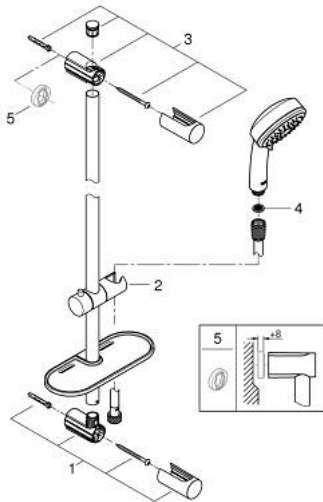

26 096 000 VITALIO COMFORT 100 SHOWER RAIL SET 3 SPRAYS

PRODUCT DESCRIPTION

- Colour: chrome
- consisting of:
 - hand shower Vitalio Comfort 100 (26 092 000)
 - shower rail 600 mm (27 724 000)
 - shower hose Vitalioflex Trend 1750 mm 1/2" x 1/2" (28 742)
 - GROHE EasyReach tray (27 725 000)
 - GROHE EcoJoy 9.5 l/min flow limiter
 - GROHE DreamSpray - perfect spray pattern
 - GROHE LongLife finish
- Flexible Installation - 1 adjustable bracket for existing drill holes
- GROHE SpeedClean - effortless limescale removal
- Inner WaterGuide - inner insulation for surface protection
- suitable for screwing (including screws and dowels) or gluing (GROHE QuickGlue S2 41 245 000 sold separately)
- holding force: max. 20 kg
- the specified holding capacity is valid for static (slowly applied) load and intended use only
- suitable for instantaneous heater
- 5 color packaging

26 096 000 VITALIO COMFORT 100 SHOWER RAIL SET 3 SPRAYS

SELECT SPARE PART: , February 2013 – now

1: Outlet shower holder (Spare part-nr. 48095000)

2: Sliding piece (Spare part-nr. 12140000)

3: Outlet shower holder (Spare part-nr. 48097000)