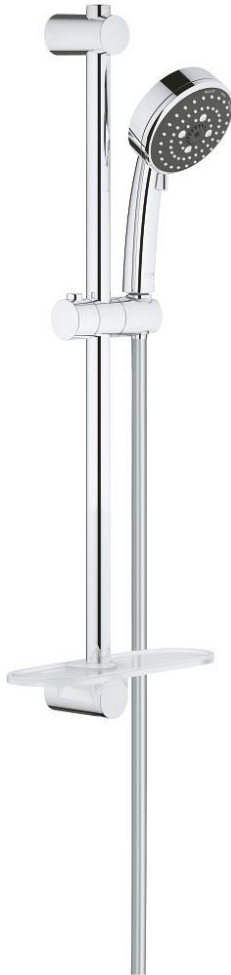

26 096 000 VITALIO COMFORT 100 SHOWER RAIL SET 3 SPRAYS

PRODUCT DESCRIPTION

- Colour: chrome
- consisting of:
 - hand shower Vitalio Comfort 100 (26 092 000)
 - shower rail 600 mm (27 724 000)
 - shower hose Vitalioflex Trend 1750 mm 1/2" x 1/2" (28 742)
 - GROHE EasyReach tray (27 725 000)
 - GROHE EcoJoy 9.5 l/min flow limiter
 - GROHE DreamSpray - perfect spray pattern
 - GROHE LongLife finish
- Flexible Installation - 1 adjustable bracket for existing drill holes
- GROHE SpeedClean - effortless limescale removal
- Inner WaterGuide - inner insulation for surface protection
- suitable for screwing (including screws and dowels) or gluing (GROHE QuickGlue S2 41 245 000 sold separately)
- holding force: max. 20 kg
- the specified holding capacity is valid for static (slowly applied) load and intended use only
- suitable for instantaneous heater
- 5 color packaging

26 096 000 VITALIO COMFORT 100 SHOWER RAIL SET 3 SPRAYS

SELECT SPARE PART: , February 2013 – now

1: Outlet shower holder (Spare part-nr. 48095000)

2: Sliding piece (Spare part-nr. 12140000)

3: Outlet shower holder (Spare part-nr. 48097000)

4: Dirt strainer (Spare part-nr. 0700200M)

5: Compensation disc (Spare part-nr. 48051000)*

* Optional accessories