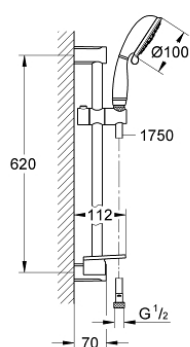

26 086 001 TEMPESTA RUSTIC 100 SHOWER RAIL SET 4 SPRAYS

PRODUCT DESCRIPTION

- Colour: chrome
- consisting of:
 - hand shower (26 085)
 - shower rail, 600 mm (27 519)
 - Relaxaflex hose 1750 mm 1/2" x 1/2" (28 154)
 - GROHE EasyReach tray (27 596)
 - GROHE DreamSpray - perfect spray pattern
 - GROHE LongLife finish
 - GROHE SpeedClean - effortless limescale removal
 - Inner WaterGuide - inner insulation for surface protection
- suitable for instantaneous heater
- min. recommended pressure 1.0 bar

26 086 001 TEMPESTA RUSTIC 100 SHOWER RAIL SET 4 SPRAYS

SELECT SPARE PART: , March 2017 – now

- 1: Outlet shower holder (Spare part-nr. 48092000)
 - 2: Sliding piece (Spare part-nr. 48093000)
 - 3: GROHE EasyReach tray (Spare part-nr. 27596000)
 - 4: Dirt strainer (Spare part-nr. 0700200M)
 - 5: Compensation disc (Spare part-nr. 48051000)*
- * Optional accessories