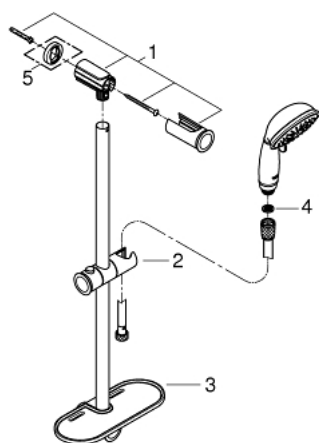

26 086 001 TEMPESTA RUSTIC 100 SHOWER RAIL SET 4 SPRAYS

PRODUCT DESCRIPTION

- Colour: chrome
- consisting of:
 - hand shower (26 085)
 - shower rail, 600 mm (27 519)
 - Relaxaflex hose 1750 mm 1/2" x 1/2" (28 154)
 - GROHE EasyReach tray (27 596)
 - GROHE DreamSpray - perfect spray pattern
 - GROHE LongLife finish
 - GROHE SpeedClean - effortless limescale removal
 - Inner WaterGuide - inner insulation for surface protection
- suitable for instantaneous heater
- min. recommended pressure 1.0 bar

26 086 001 TEMPESTA RUSTIC 100 SHOWER RAIL SET 4 SPRAYS

SELECT SPARE PART: , March 2017 – now

- 1: Outlet shower holder (Spare part-nr. 48092000)
 - 2: Sliding piece (Spare part-nr. 48093000)
 - 3: GROHE EasyReach tray (Spare part-nr. 27596000)
 - 4: Dirt strainer (Spare part-nr. 0700200M)
 - 5: Compensation disc (Spare part-nr. 48051000)*
- * Optional accessories