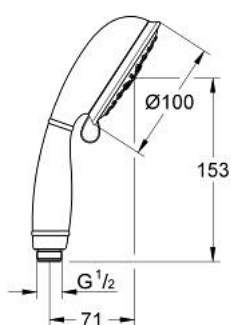

26 085 001 TEMPESTA RUSTIC 100 HAND SHOWER 4 SPRAYS

PRODUCT DESCRIPTION

- Colour: chrome
- spray patterns: GROHE Rain O², Rain, Massage, Jet
- GROHE DreamSpray - perfect spray pattern
- GROHE LongLife finish
- GROHE SpeedClean - effortless limescale removal
- Inner WaterGuide - inner insulation for surface protection
- universal mounting system, fitting all standard shower hoses
- suitable for instantaneous heater
- min. recommended pressure 1.0 bar

26 085 001 **TEMPESTA RUSTIC 100 HAND SHOWER 4 SPRAYS**

SELECT SPARE PART: , March 2017 – now

1: Dirt strainer (Spare part-nr. 0700200M)