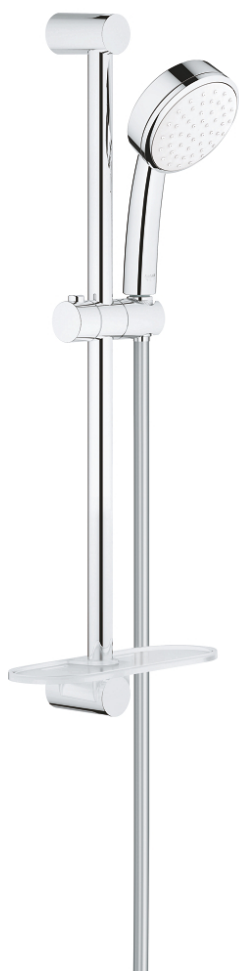

26 083 002 TEMPESTA COSMOPOLITAN 100 SHOWER RAIL SET 1 SPRAY

PRODUCT DESCRIPTION

- Colour: chrome
- consisting of:
 - hand shower (26 082)
 - shower rail, 600 mm (27 521)
 - Relaxaflex hose 1750 mm 1/2" x 1/2" (28 154)
 - GROHE EasyReach tray (27 596)
 - GROHE DreamSpray - perfect spray pattern
 - GROHE LongLife finish
 - GROHE SpeedClean - effortless limescale removal
 - Inner WaterGuide - inner insulation for surface protection
- suitable for instantaneous heater
- min. recommended pressure 1.0 bar