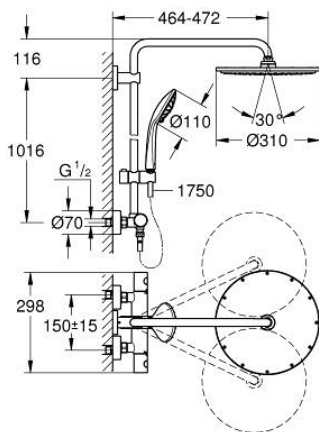

26 075 GN0 EUPHORIA SYSTEM 310 SHOWER SYSTEM WITH THERMOSTATIC MIXER FOR WALL MOUNTING

PRODUCT DESCRIPTION

- Colour: brushed cool sunrise
- consisting of:
 - horizontal swivable 450 mm shower arm
 - exposed thermostat with Aquadimmer function
 - allows change between:
 - Rainshower Cosmopolitan 310 metal head shower
 - spray pattern: Rain
 - maximum flow rate (at 3 bar): 13.5 l/min
 - with ball joint
 - rotation angle $\pm 15^\circ$
 - hand shower Euphoria 110 Massage
 - spray patterns: Rain, Massage, SmartRain
 - maximum flow rate (at 3 bar): 11.5 l/min
 - adjustable in height with gliding element
 - shower hose Silverflex 1750 mm 1/2" x 1/2" (28 388)
 - maximum flow rate system (at 3 bar): 13.5 l/min
 - minimum flow rate 5 l/min.
 - GROHE TurboStat - compact cartridge with wax thermoelement
 - GROHE SafeStop - safety button at 38°C
 - GROHE SafeStop Plus - optional temperature limiter at 43°C included
 - GROHE MetalGrip ergonomically shaped metal handles
 - GROHE DreamSpray - perfect spray pattern
 - GROHE LongLife finish
 - GROHE SprayDimmer - stepless flow rate adjustment
 - Inner WaterGuide - inner insulation for surface protection
 - GROHE SpeedClean - effortless limescale removal
 - TwistStop - to prevent hose from twisting
 - suitable for instantaneous heaters from 18 kW/h
 - optional upgrade: GROHE EasyReach tray (26 362), sold separately