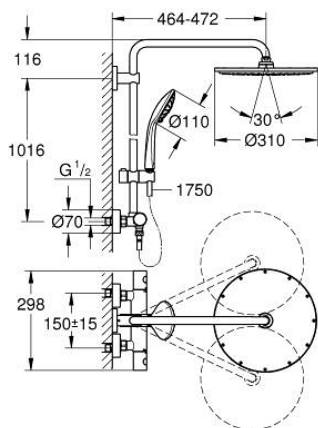

26 075 GL0 EUPHORIA SYSTEM 310 SHOWER SYSTEM WITH THERMOSTATIC MIXER FOR WALL MOUNTING

PRODUCT DESCRIPTION

- Colour: cool sunrise
- consisting of:
 - horizontal swivable 450 mm shower arm
 - exposed thermostat with Aquadimmer function
 - allows change between:
 - Rainshower Cosmopolitan 310 metal head shower
 - spray pattern: Rain
 - maximum flow rate (at 3 bar): 13.5 l/min
 - with ball joint
 - rotation angle $\pm 15^\circ$
 - hand shower Euphoria 110 Massage
 - spray patterns: Rain, Massage, SmartRain
 - maximum flow rate (at 3 bar): 11.5 l/min
 - adjustable in height with gliding element
 - shower hose Silverflex 1750 mm 1/2" x 1/2" (28 388)
 - maximum flow rate system (at 3 bar): 13.5 l/min
 - minimum flow rate 5 l/min.
 - GROHE TurboStat - compact cartridge with wax thermoelement
 - GROHE SafeStop - safety button at 38°C
 - GROHE SafeStop Plus - optional temperature limiter at 43°C included
 - GROHE MetalGrip ergonomically shaped metal handles
 - GROHE DreamSpray - perfect spray pattern
 - GROHE LongLife finish
 - GROHE SprayDimmer - stepless flow rate adjustment
 - Inner WaterGuide - inner insulation for surface protection
 - GROHE SpeedClean - effortless limescale removal
 - TwistStop - to prevent hose from twisting
 - suitable for instantaneous heaters from 18 kW/h
 - optional upgrade: GROHE EasyReach tray (26 362), sold separately