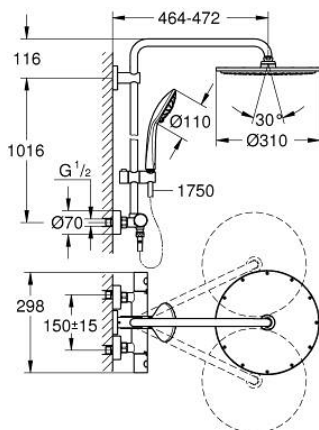

### PRODUCT DESCRIPTION

- Colour: Supersteel
- consisting of:
  - horizontal swivable 450 mm shower arm
  - exposed thermostat with Aquadimmer function
  - allows change between:
    - Rainshower Cosmopolitan 310 metal head shower
    - spray pattern: Rain
    - maximum flow rate (at 3 bar): 13.5 l/min
  - with ball joint
  - rotation angle  $\pm 15^\circ$
  - hand shower Euphoria 110 Massage
  - spray patterns: Rain, Massage, SmartRain
  - maximum flow rate (at 3 bar): 11.5 l/min
  - adjustable in height with gliding element
  - shower hose Silverflex 1750 mm 1/2" x 1/2" (28 388)
  - maximum flow rate system (at 3 bar): 13.5 l/min
  - minimum flow rate 5 l/min.
  - GROHE TurboStat - compact cartridge with wax thermoelement
  - GROHE SafeStop - safety button at 38°C
  - GROHE SafeStop Plus - optional temperature limiter at 43°C included
  - GROHE MetalGrip ergonomically shaped metal handles
  - GROHE DreamSpray - perfect spray pattern
  - GROHE LongLife finish
  - GROHE SprayDimmer - stepless flow rate adjustment
  - Inner WaterGuide - inner insulation for surface protection
  - GROHE SpeedClean - effortless limescale removal
  - TwistStop - to prevent hose from twisting
  - suitable for instantaneous heaters from 18 kW/h
  - optional upgrade: GROHE EasyReach tray (26 362), sold separately