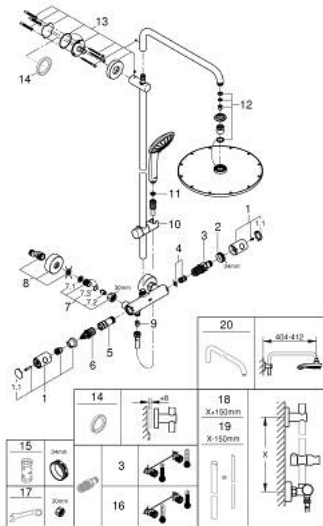

26 075 DC0 EUPHORIA SYSTEM 310 SHOWER SYSTEM WITH THERMOSTATIC MIXER FOR WALL MOUNTING

SELECT SPARE PART: , July 2017 – now

- 1: Costa metal handle 1/2" (Spare part-nr. 47984DC0)
- 1.1: Cap (Spare part-nr. 64585DCM)
- 2: Fitting ring (Spare part-nr. 47743000)
- 3: Thermostatic compact cartridge 1/2" (Spare part-nr. 47439000)
- 4: Sound absorber (Spare part-nr. 47398000)
- 5: Water flow (Spare part-nr. 47751000)
- 6: Aquadimmer (Spare part-nr. 12433000)
- 7: Non-return valve (Spare part-nr. 47189DC0)
- 7.1: Dirt strainer (Spare part-nr. 0726400M)
- 7.2: Non-return valve (Spare part-nr. 08565000)
- 7.3: O-ring $\varnothing 17 \times \varnothing 2$ (Spare part-nr. 0305500M)
- 8: S-union (Spare part-nr. 12662DC0)
- 9: Non-return valve (Spare part-nr. 08565000)
- 10: Sliding piece (Spare part-nr. 12140DC0)
- 11: Dirt strainer (Spare part-nr. 0700200M)
- 12: Inlet valve assembly (Spare part-nr. 45933000)
- 13: Outlet shower holder (Spare part-nr. 48279DC0)
- 15: Socket spanner (Spare part-nr. 19332000)*
- 16: GROHE TurboStat cartridge 1/2" (Spare part-nr. 47175000)*
- 17: Special spanner (Spare part-nr. 19377000)*

* Optional accessories