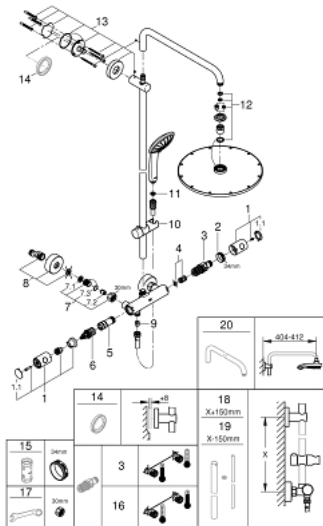

26 075 AL0 EUPHORIA SYSTEM 310 SHOWER SYSTEM WITH THERMOSTATIC MIXER FOR WALL MOUNTING

SELECT SPARE PART: , November 2016 – now

- 1: Costa metal handle 1/2" (Spare part-nr. 47984AL0)
 - 1.1: Cap (Spare part-nr. 64585ALM)
 - 2: Fitting ring (Spare part-nr. 47743000)
 - 3: Thermostatic compact cartridge 1/2" (Spare part-nr. 47439000)
 - 4: Sound absorber (Spare part-nr. 47398000)
 - 5: Water flow (Spare part-nr. 47751000)
 - 6: Aquadimmer (Spare part-nr. 12433000)
 - 7: Non-return valve (Spare part-nr. 47189AL0)
 - 7.1: Dirt strainer (Spare part-nr. 0726400M)
 - 7.2: Non-return valve (Spare part-nr. 08565000)
 - 7.3: O-ring $\varnothing 17 \times \varnothing 2$ (Spare part-nr. 0305500M)
 - 8: S-union (Spare part-nr. 12662AL0)
 - 9: Non-return valve (Spare part-nr. 08565000)
 - 10: Sliding piece (Spare part-nr. 12140AL0)
 - 11: Dirt strainer (Spare part-nr. 0700200M)
 - 12: Inlet valve assembly (Spare part-nr. 45933000)
 - 13: Outlet shower holder (Spare part-nr. 48279AL0)
 - 15: Socket spanner (Spare part-nr. 19332000)*
 - 16: GROHE TurboStat cartridge 1/2" (Spare part-nr. 47175000)*
 - 17: Special spanner (Spare part-nr. 19377000)*
- * Optional accessories