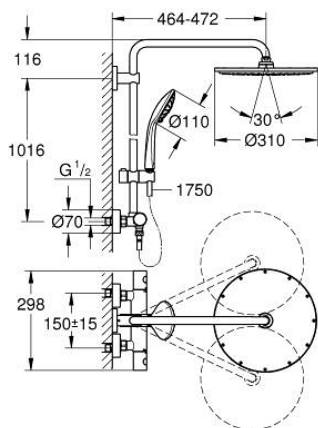

26 075 A00 EUPHORIA SYSTEM 310 SHOWER SYSTEM WITH THERMOSTATIC MIXER FOR WALL MOUNTING

PRODUCT DESCRIPTION

- Colour: hard graphite
- consisting of:
 - horizontal swivable 450 mm shower arm
 - exposed thermostat with Aquadimmer function
 - allows change between:
 - Rainshower Cosmopolitan 310 metal head shower
 - spray pattern: Rain
 - maximum flow rate (at 3 bar): 13.5 l/min
 - with ball joint
 - rotation angle $\pm 15^\circ$
 - hand shower Euphoria 110 Massage
 - spray patterns: Rain, Massage, SmartRain
 - maximum flow rate (at 3 bar): 11.5 l/min
 - adjustable in height with gliding element
 - shower hose Silverflex 1750 mm 1/2" x 1/2" (28 388)
 - maximum flow rate system (at 3 bar): 13.5 l/min
 - minimum flow rate 5 l/min.
 - GROHE TurboStat - compact cartridge with wax thermoelement
 - GROHE SafeStop - safety button at 38°C
 - GROHE SafeStop Plus - optional temperature limiter at 43°C included
 - GROHE MetalGrip ergonomically shaped metal handles
 - GROHE DreamSpray - perfect spray pattern
 - GROHE LongLife finish
 - GROHE SprayDimmer - stepless flow rate adjustment
 - Inner WaterGuide - inner insulation for surface protection
 - GROHE SpeedClean - effortless limescale removal
 - TwistStop - to prevent hose from twisting
 - suitable for instantaneous heaters from 18 kW/h
 - optional upgrade: GROHE EasyReach tray (26 362), sold separately