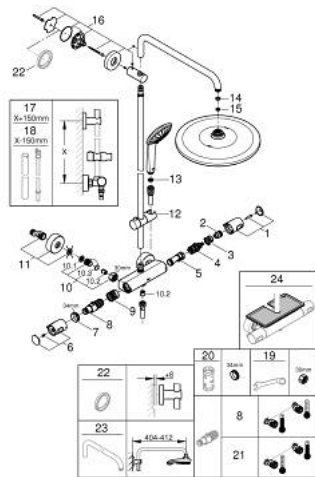

26 075 001 EUPHORIA SYSTEM 310 SHOWER SYSTEM WITH THERMOSTATIC MIXER FOR WALL MOUNTING

SELECT SPARE PART: , January 2020 – now

- 1: Shut-off handle (Spare part-nr. 47991000)
- 2: Stop ring (Spare part-nr. 47986000)
- 3: Stop ring (Spare part-nr. 47965000)
- 4: Aquadimmer (Spare part-nr. 47364000)
- 5: Water flow (Spare part-nr. 47887000)
- 6: Handle (Spare part-nr. 47992000)
- 7: Fitting ring (Spare part-nr. 47743000)
- 8: Thermostatic compact cartridge 1/2" (Spare part-nr. 47439000)
- 9: Race (Spare part-nr. 47975000)
- 10: Non-return valve (Spare part-nr. 47189000)
- 10.1: Dirt strainer (Spare part-nr. 0726400M)
- 10.2: Non-return valve (Spare part-nr. 08565000)
- 10.3: O-ring $\varnothing 17 \times \varnothing 2$ (Spare part-nr. 0305500M)
- 11: S-union (Spare part-nr. 12662000)
- 12: Sliding piece (Spare part-nr. 12140000)
- 13: Dirt strainer (Spare part-nr. 0700200M)
- 14: Fibre seal dia. 12x2 mm (Spare part-nr. 0138900M)
- 15: Dirt strainer (Spare part-nr. 48007000)
- 16: Outlet shower holder (Spare part-nr. 48279000)
- 17: Shower system pipe for retrofitting (Spare part-nr. 48514000)*
- 18: Shower system pipe for retrofitting (Spare part-nr. 48515000)*
- 19: Special spanner (Spare part-nr. 19377000)*
- 20: Socket spanner (Spare part-nr. 19332000)*
- 21: GROHE TurboStat cartridge 1/2" (Spare part-nr. 47175000)*
- 22: Compensation disc (Spare part-nr. 27180000)*
- 23: Shower arm for shower systems (Spare part-nr. 14047000)*
- 24: GROHE EasyReach tray (Spare part-nr. 26362LN1)*