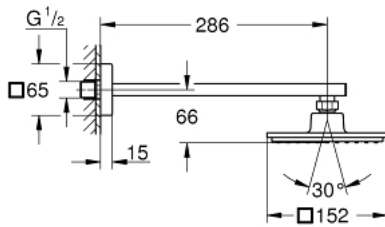

26 073 000 EUPHORIA CUBE 150 HEAD SHOWER SET 286 MM, 1 SPRAY

PRODUCT DESCRIPTION

- Colour: chrome
- consisting of:
 - head shower Euphoria Cube 150 (27 705 000)
 - spray pattern: Rain
 - maximum flow rate (at 3 bar): 8 l/min
 - shower arm Rainshower 286 mm (27 709 000)
- GROHE EcoJoy - less water, perfect flow
- GROHE DreamSpray - perfect spray pattern
- GROHE LongLife finish
- GROHE SpeedClean - effortless limescale removal
- Inner WaterGuide - inner insulation for surface protection
- suitable for instantaneous heater
- min. recommended pressure 1.0 bar

26 073 000 **EUPHORIA CUBE 150 HEAD SHOWER SET 286 MM, 1 SPRAY**

SELECT SPARE PART: , November 2012 – now

1: Fibre seal dia. 12x2 mm (Spare part-nr. 0138900M)

2: Dirt strainer (Spare part-nr. 0676800M)